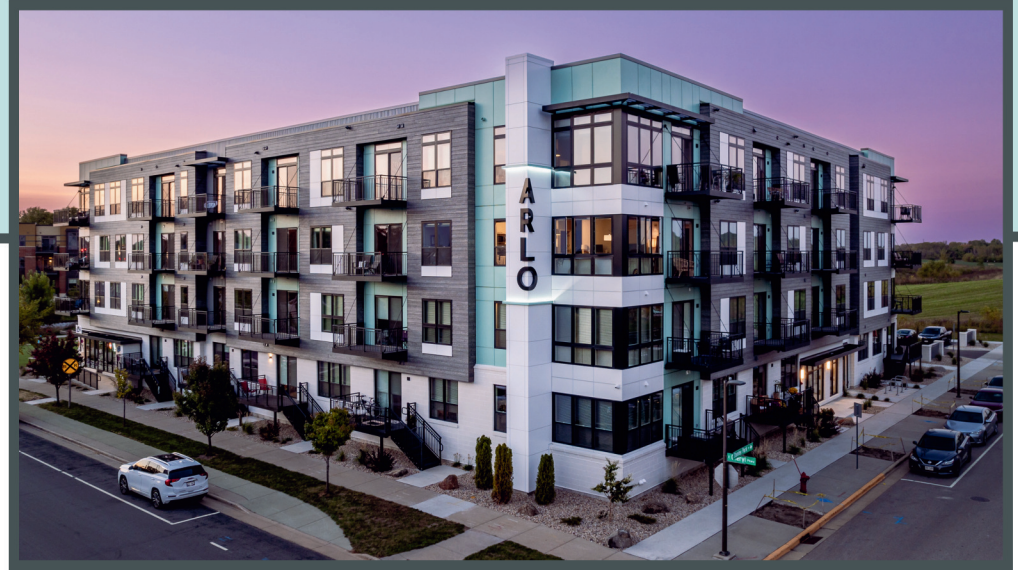

ARLO

Unit 102 - 1,136 sq ft - 2 Bed / 2 Bath

Monthly Rent: _____

Availability Date: _____

Underground Parking: _____

Notes: _____

AVANTE
PROPERTIES

Follow Us @AvanteProperties  
Get To Know Us @ www.AvanteProperties.com