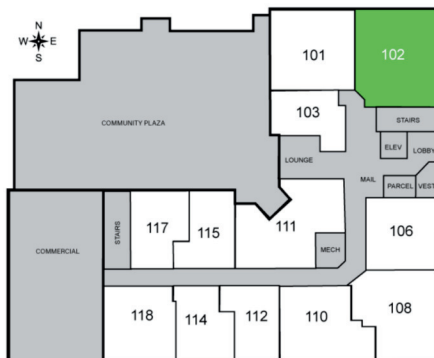

ARLO

Unit 102 - 1,136 sq ft - 2 Bed / 2 Bath

Monthly Rent: _____

Availability Date: _____

Underground Parking: _____

Notes: _____

AVANTE
PROPERTIES

Follow Us @AvanteProperties  
Get To Know Us @ www.AvanteProperties.com