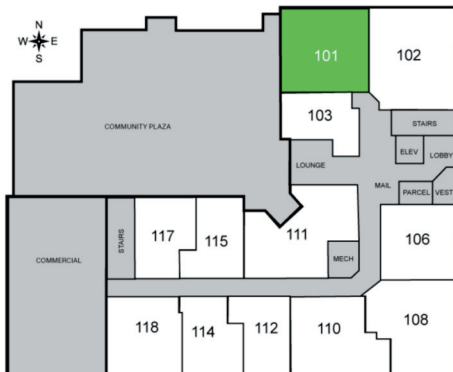

ARLO

Unit 101 - 961 sq ft - 1 Bed + Den

Monthly Rent: _____

Availability Date: _____

Underground Parking: _____

Notes: _____

AVANTE
PROPERTIES

Follow Us @AvanteProperties  