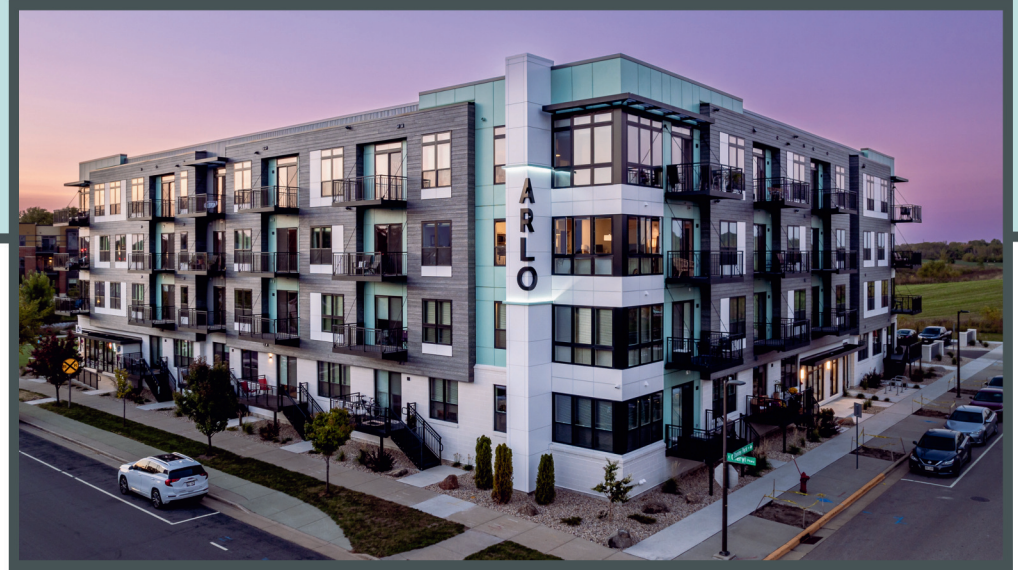

ARLO

Unit 101 - 961 sq ft - 1 Bed + Den

Monthly Rent: _____

Availability Date: _____

Underground Parking: _____

Notes: _____

AVANTE
PROPERTIES

Follow Us @AvanteProperties  