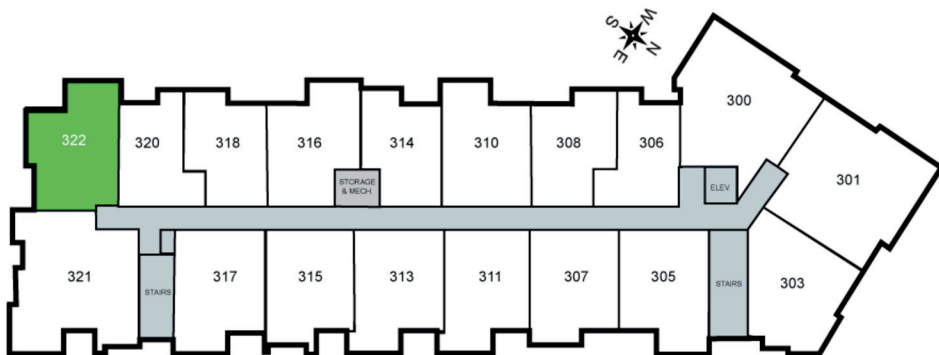

THE POST

Unit 322 - 762 sq ft - 1 Bed/ 1 Bath

Monthly Rent: _____

Availability Date: _____

Underground Parking: _____

Notes: _____

AVANTE
PROPERTIES

Follow Us @AvanteProperties  