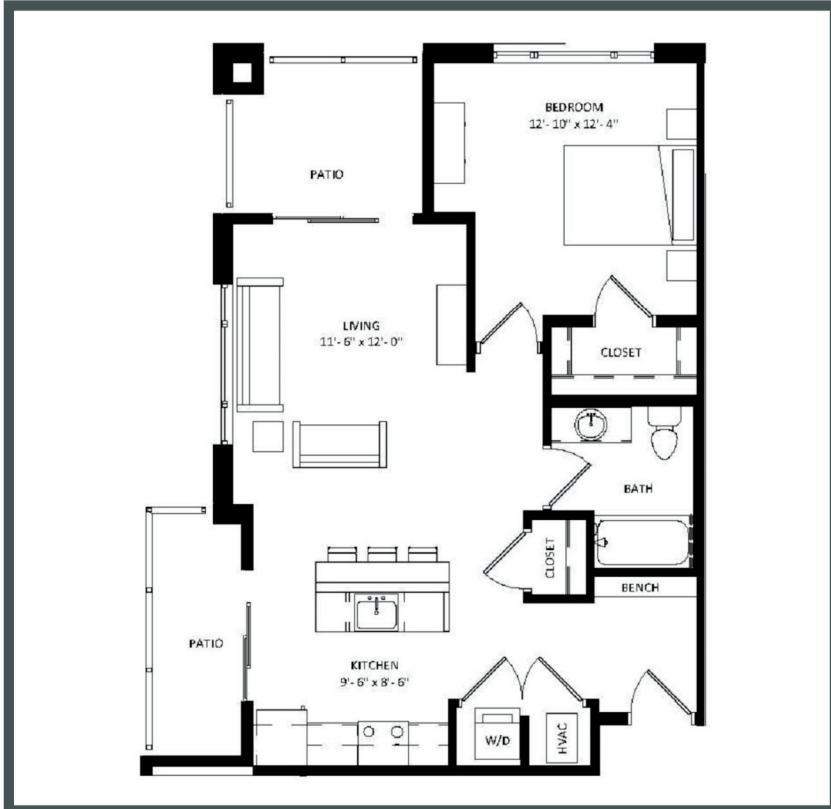

THE POST

Unit 322 - 762 sq ft - 1 Bed/ 1 Bath

Monthly Rent: _____

Availability Date: _____

Underground Parking: _____

Notes: _____

AVANTE
PROPERTIES

Follow Us @AvanteProperties  