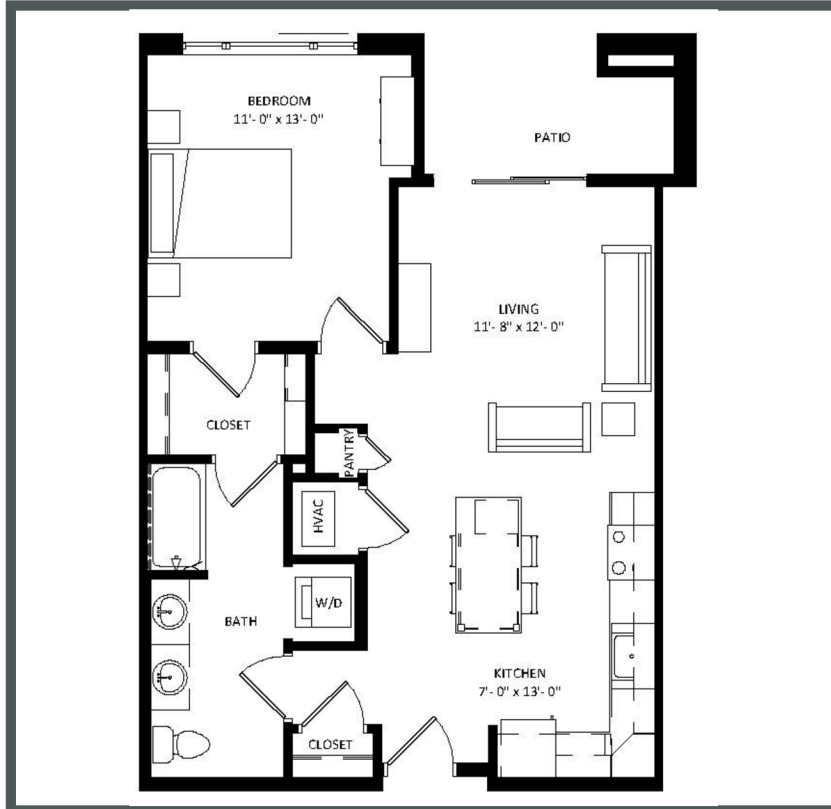

THE POST

Unit 110 - 747 sq ft - 1 Bed/ 1 Bath

Monthly Rent: _____

Availability Date: _____

Underground Parking: _____

Notes: _____

AVANTE
PROPERTIES

Follow Us @AvanteProperties  