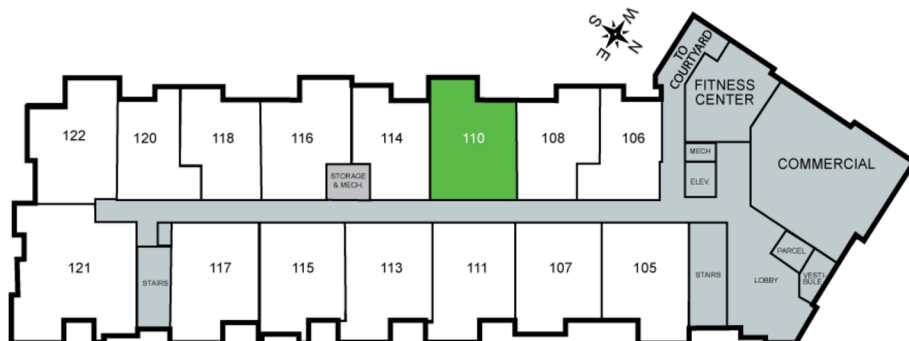

THE POST

Unit 110 - 747 sq ft - 1 Bed/ 1 Bath

Monthly Rent: _____

Availability Date: _____

Underground Parking: _____

Notes: _____

AVANTE
PROPERTIES

Follow Us @AvanteProperties  