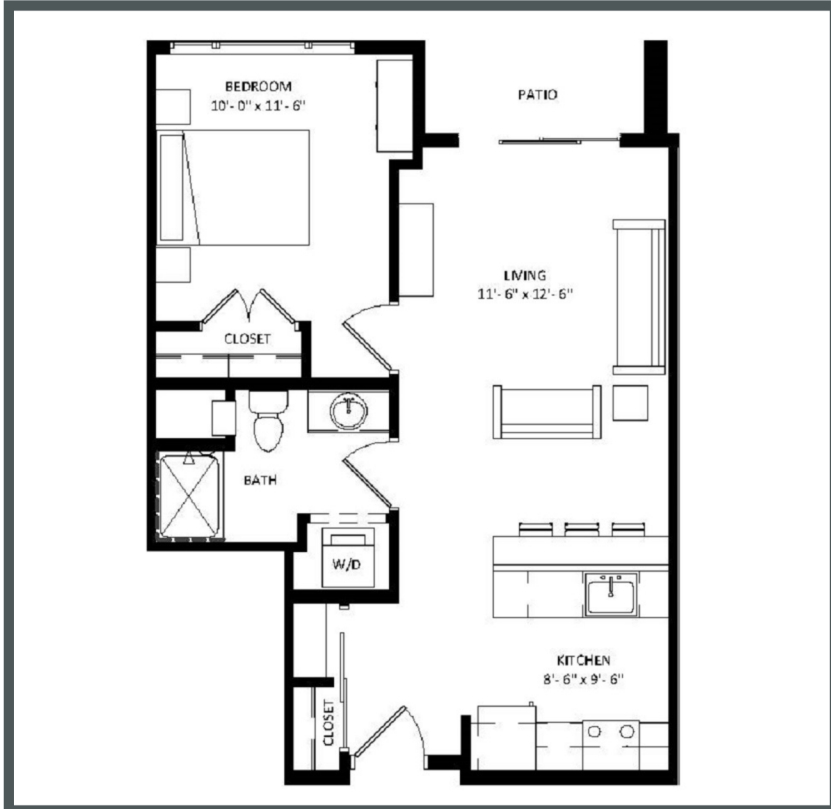

THE POST

Unit 108 - 630 sq ft - 1 Bed/ 1 Bath

Monthly Rent: _____

Availability Date: _____

Underground Parking: _____

Notes: _____

AVANTE
PROPERTIES

Follow Us @AvanteProperties  