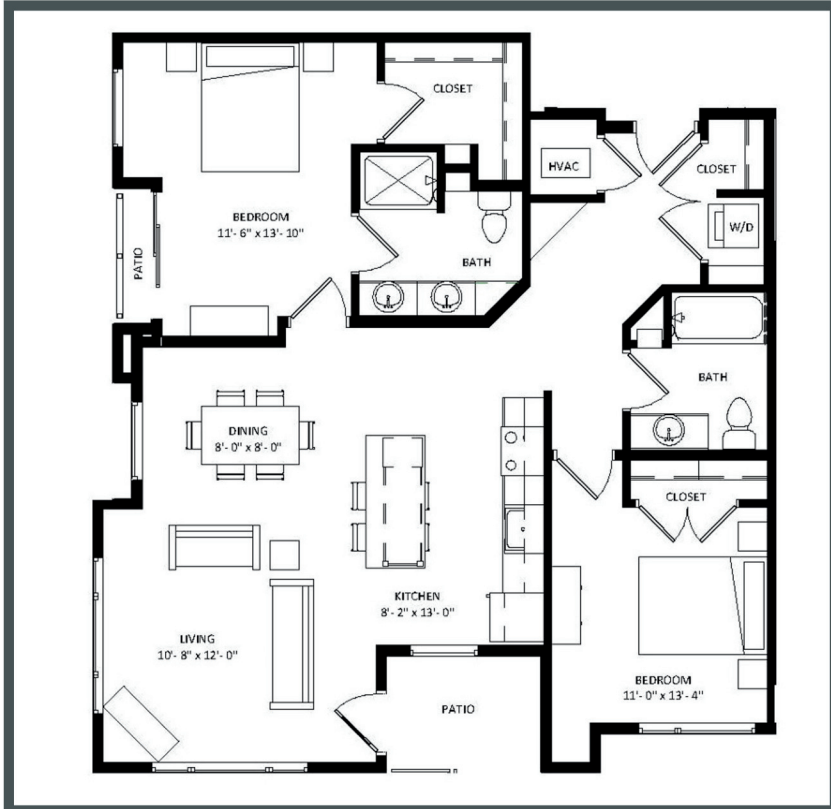

THE POST

Unit 221 - 1168 sq ft - 2 Bed/ 2 Bath

Monthly Rent: _____

Availability Date: _____

Underground Parking: _____

Notes: _____

AVANTE
PROPERTIES

Follow Us @AvanteProperties  