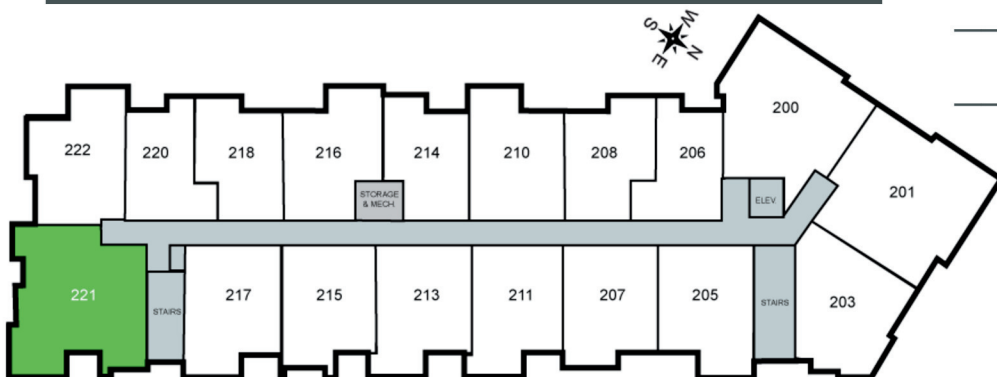

THE POST

Unit 221 - 1168 sq ft - 2 Bed/ 2 Bath

Monthly Rent: _____

Availability Date: _____

Underground Parking: _____

Notes: _____

AVANTE
PROPERTIES

Follow Us @AvanteProperties  