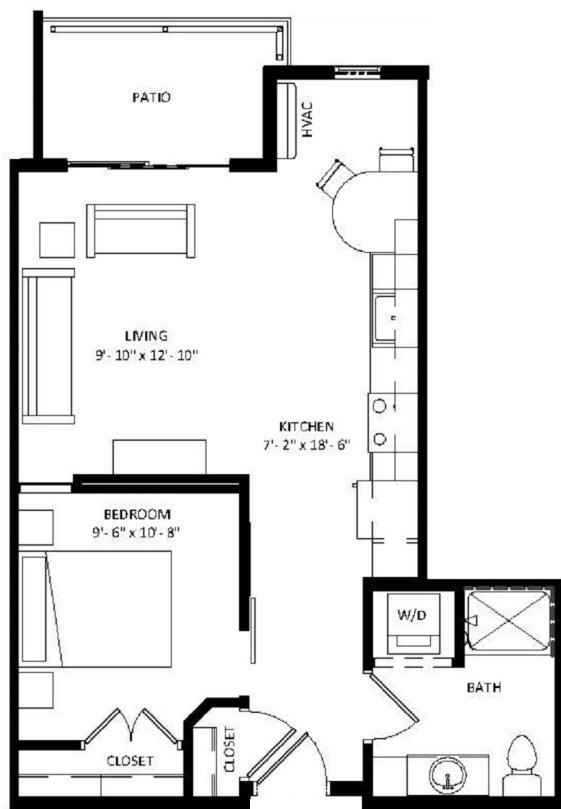

THE POST Apartments

Unit 220

594 square feet
studio
1 bathroom

LEASING INFORMATION:

Call 608.441.9999

Visit AvanteProperties.com / or email Rent@AvanteProperties.com