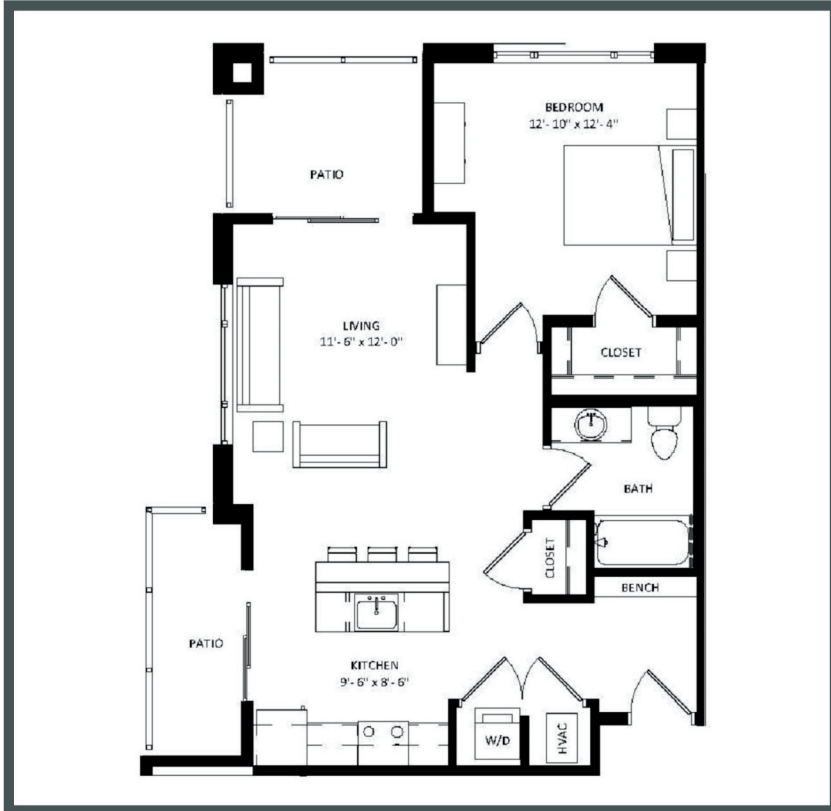

THE POST

Unit 422 - 762 sq ft - 1 Bed/ 1 Bath

Monthly Rent: _____

Availability Date: _____

Underground Parking: _____

Notes: _____

AVANTE
PROPERTIES

Follow Us @AvanteProperties  