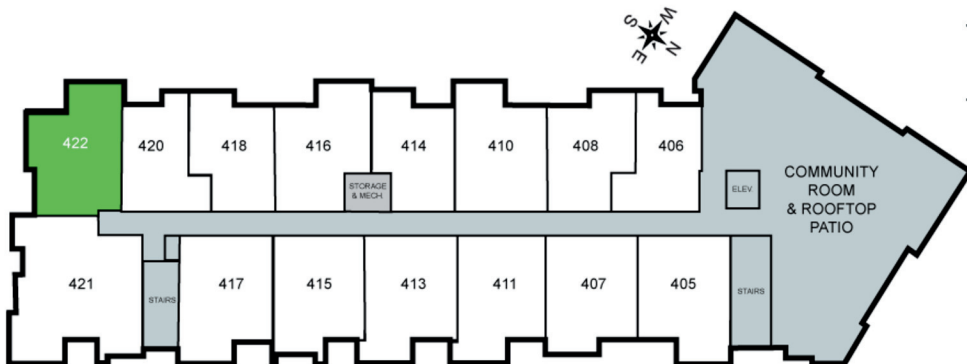

THE POST

Unit 422 - 762 sq ft - 1 Bed/ 1 Bath

Monthly Rent: _____

Availability Date: _____

Underground Parking: _____

Notes: _____

AVANTE
PROPERTIES

Follow Us @AvanteProperties  