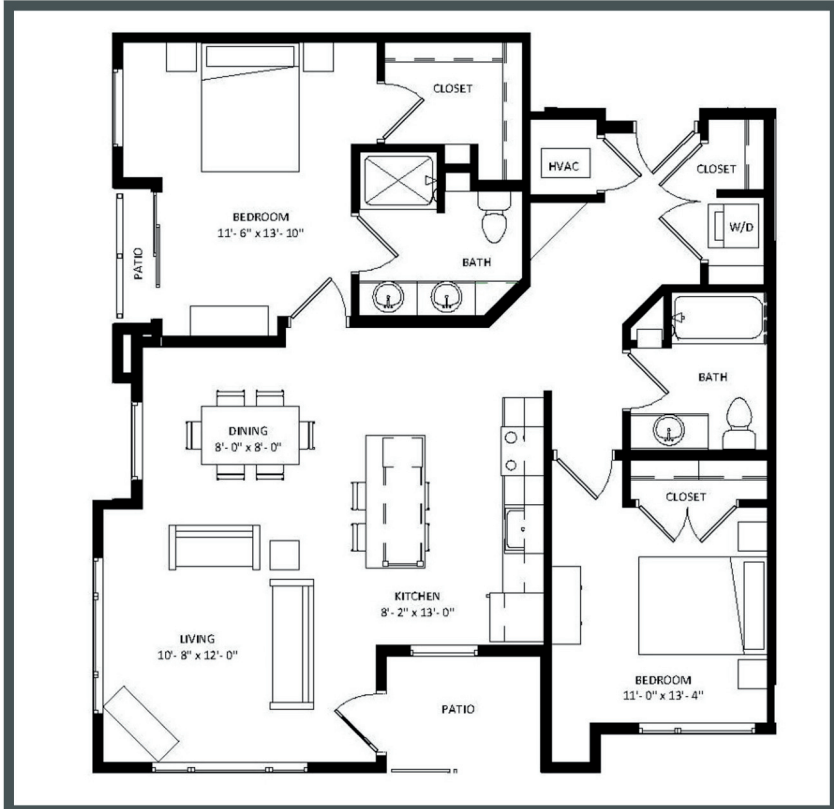

THE POST

Unit 421 - 1168 sq ft - 2 Bed/ 2 Bath

Monthly Rent: _____

Availability Date: _____

Underground Parking: _____

Notes: _____

AVANTE
PROPERTIES

Follow Us @AvanteProperties  