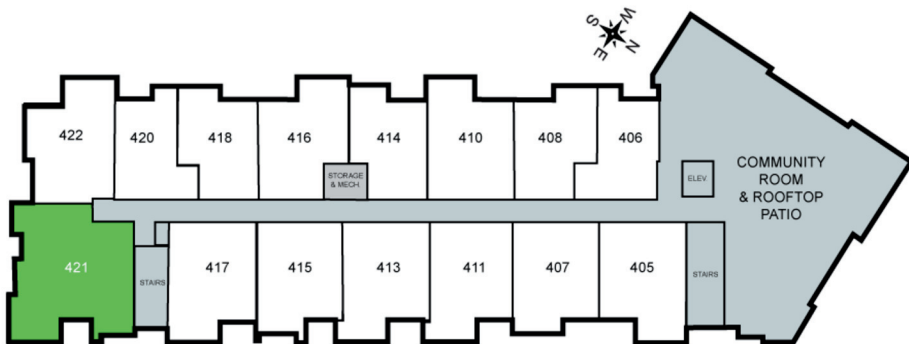

THE POST

Unit 421 - 1168 sq ft - 2 Bed/ 2 Bath

Monthly Rent: _____

Availability Date: _____

Underground Parking: _____

Notes: _____

AVANTE
PROPERTIES

Follow Us @AvanteProperties  