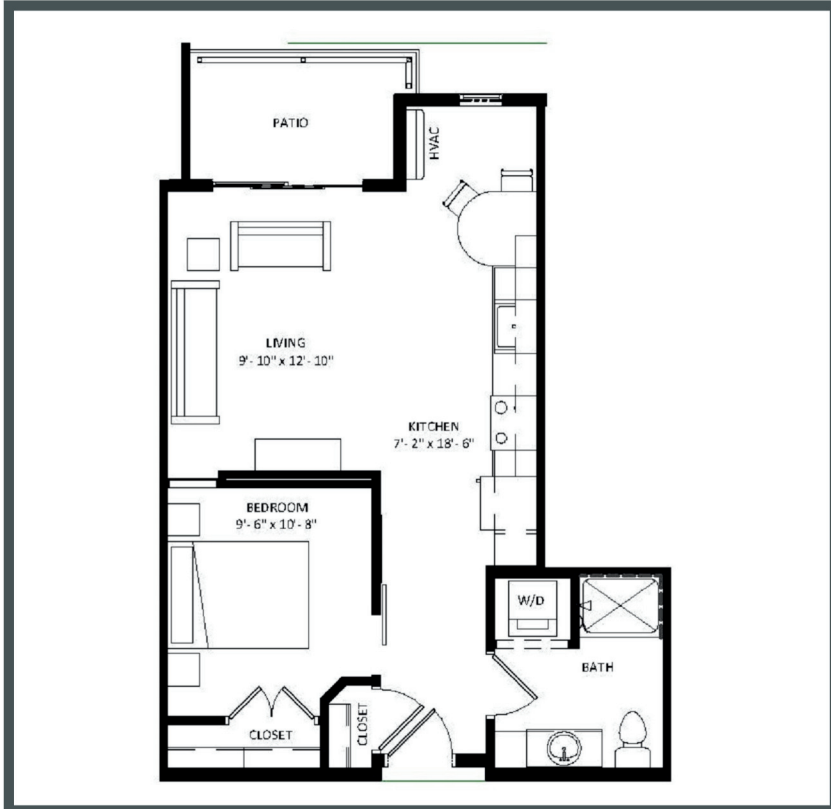

THE POST

Unit 420 - 594 sq ft - Studio

Monthly Rent: _____

Availability Date: _____

Underground Parking: _____

Notes: _____

AVANTE
PROPERTIES

Follow Us @AvanteProperties  