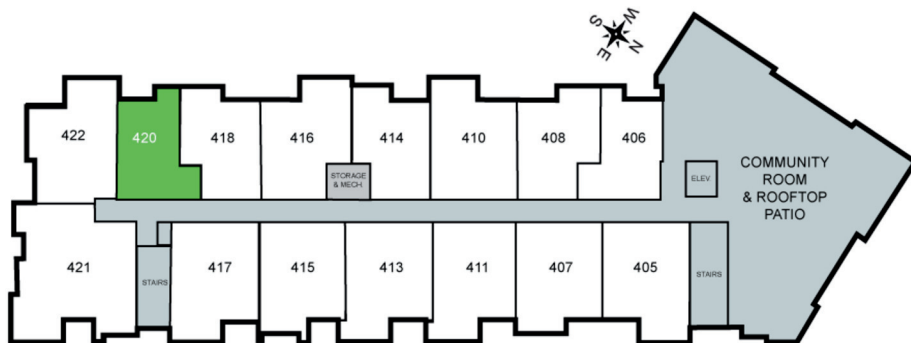

THE POST

Unit 420 - 594 sq ft - Studio

Monthly Rent: _____

Availability Date: _____

Underground Parking: _____

Notes: _____

AVANTE
PROPERTIES

Follow Us @AvanteProperties  