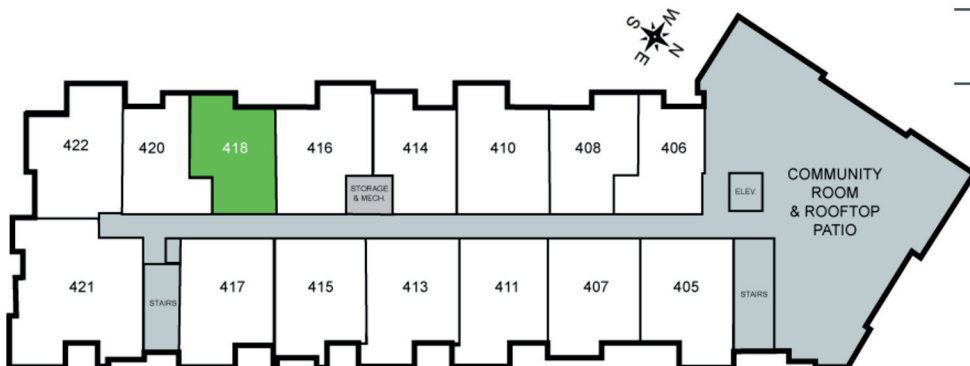

THE POST

Unit 418 - 630 sq ft - Micro 1 Bed

Monthly Rent: _____

Availability Date: _____

Underground Parking: _____

Notes: _____

AVANTE
PROPERTIES

Follow Us @AvanteProperties  