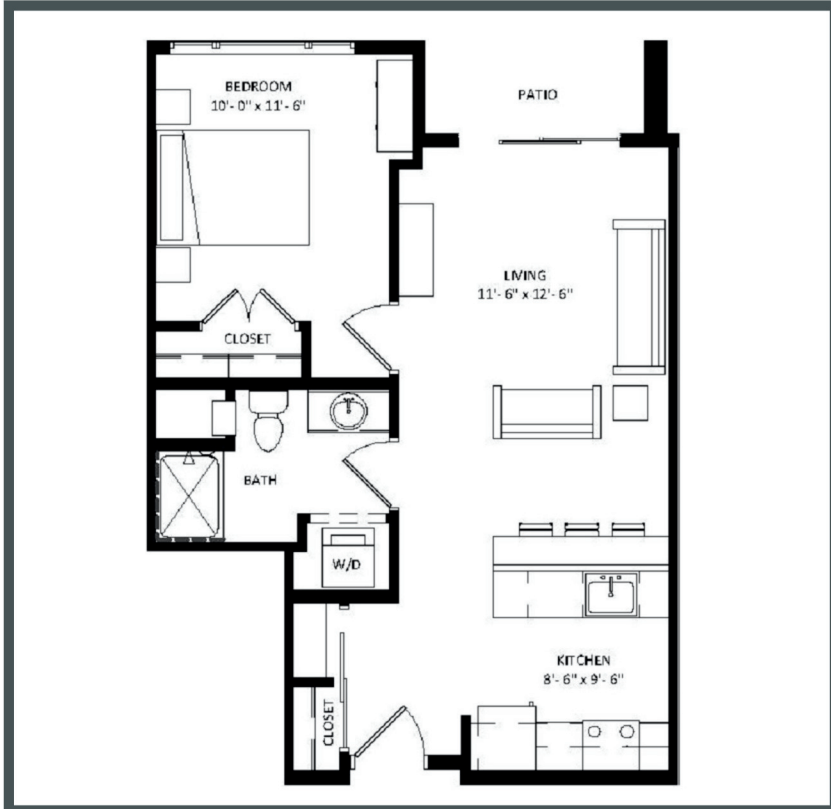

THE POST

Unit 418 - 630 sq ft - Micro 1 Bed

Monthly Rent: _____

Availability Date: _____

Underground Parking: _____

Notes: _____

AVANTE
PROPERTIES

Follow Us @AvanteProperties  