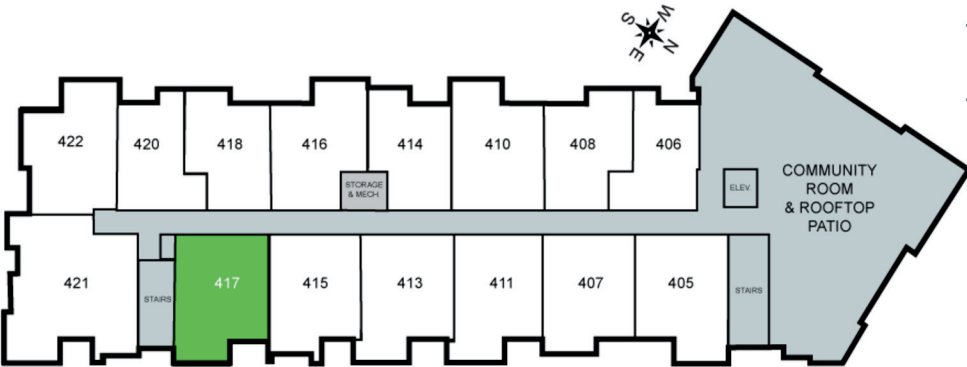

THE POST

Unit 417 - 758 sq ft - 1 Bed/ 1 Bath

Monthly Rent: _____

Availability Date: _____

Underground Parking: _____

Notes: _____

AVANTE
PROPERTIES

Follow Us @AvanteProperties  