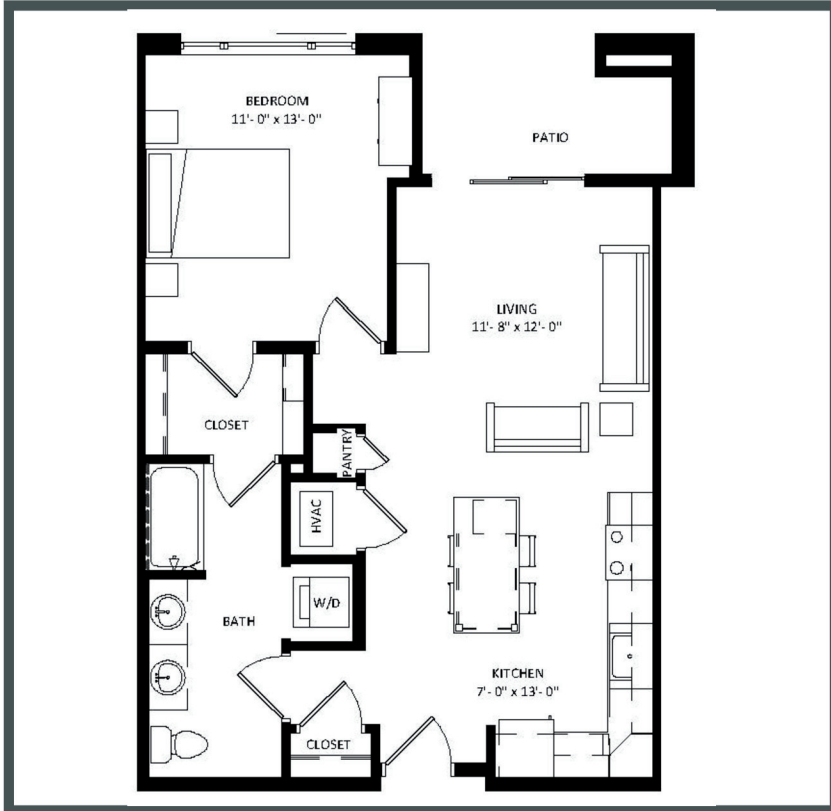

THE POST

Unit 417 - 758 sq ft - 1 Bed/ 1 Bath

Monthly Rent: _____

Availability Date: _____

Underground Parking: _____

Notes: _____

AVANTE
PROPERTIES

Follow Us @AvanteProperties  