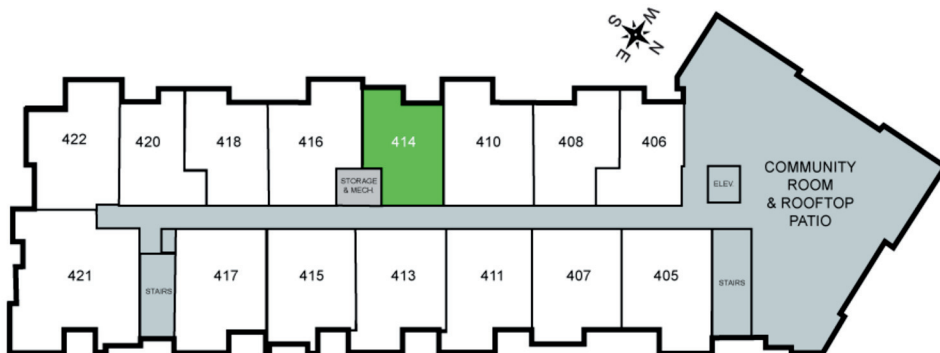

THE POST

Unit 414 - 640 sq ft - Micro 1 Bed

Monthly Rent: _____

Availability Date: _____

Underground Parking: _____

Notes: _____

AVANTE
PROPERTIES

Follow Us @AvanteProperties  