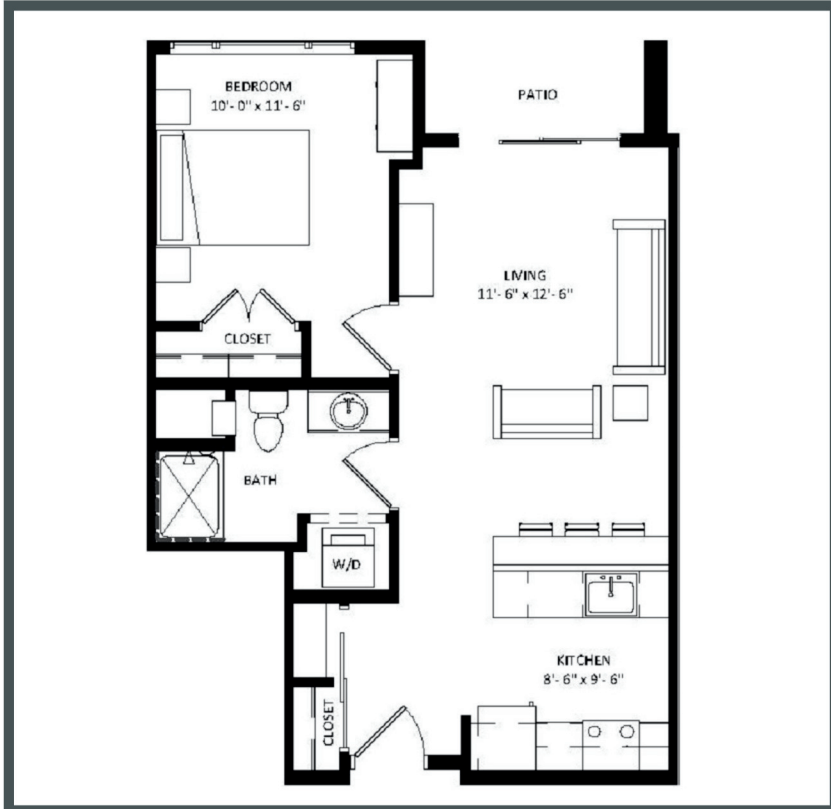

THE POST

Unit 414 - 640 sq ft - Micro 1 Bed

Monthly Rent: _____

Availability Date: _____

Underground Parking: _____

Notes: _____

AVANTE
PROPERTIES

Follow Us @AvanteProperties  