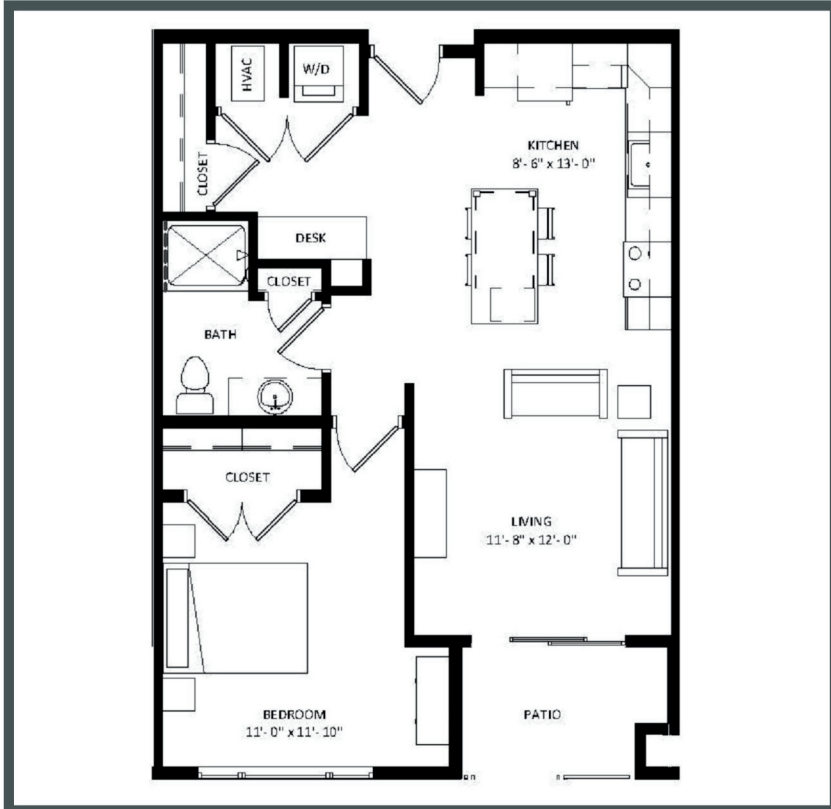

THE POST

Unit 411 - 757 sq ft - 1 Bed/ 1 Bath

Monthly Rent: _____

Availability Date: _____

Underground Parking: _____

Notes: _____

AVANTE
PROPERTIES

Follow Us @AvanteProperties  