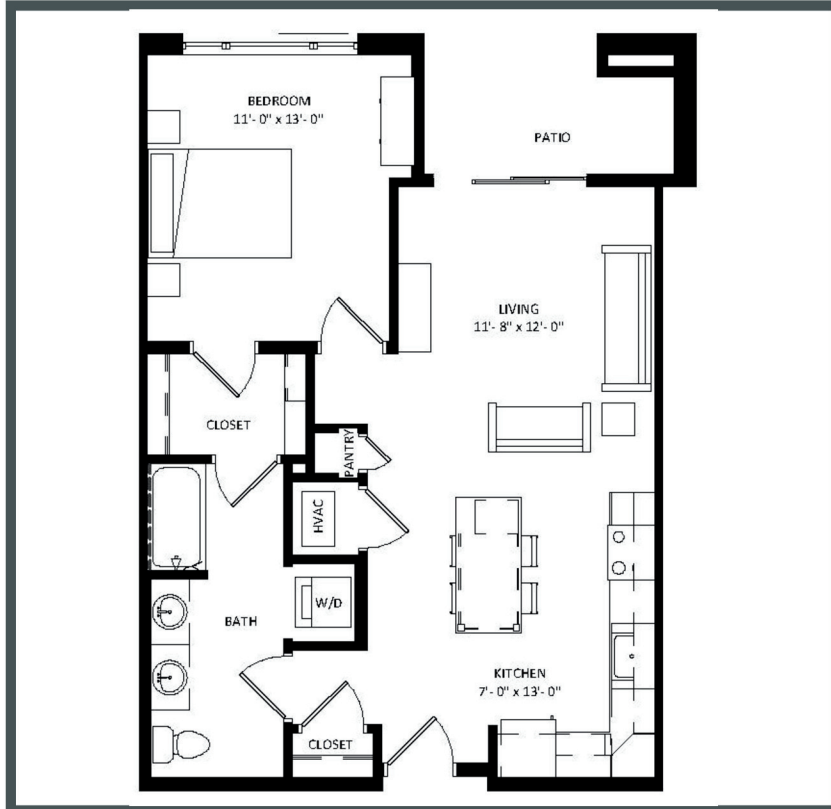

THE POST

Unit 410 - 747 sq ft - 1 Bed/ 1 Bath

Monthly Rent: _____

Availability Date: _____

Underground Parking: _____

Notes: _____

AVANTE
PROPERTIES

Follow Us @AvanteProperties  