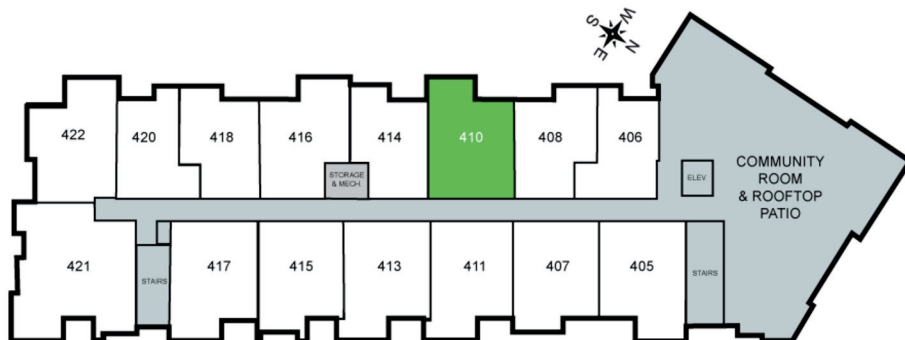

THE POST

Unit 410 - 747 sq ft - 1 Bed/ 1 Bath

Monthly Rent: _____

Availability Date: _____

Underground Parking: _____

Notes: _____

AVANTE
PROPERTIES

Follow Us @AvanteProperties  