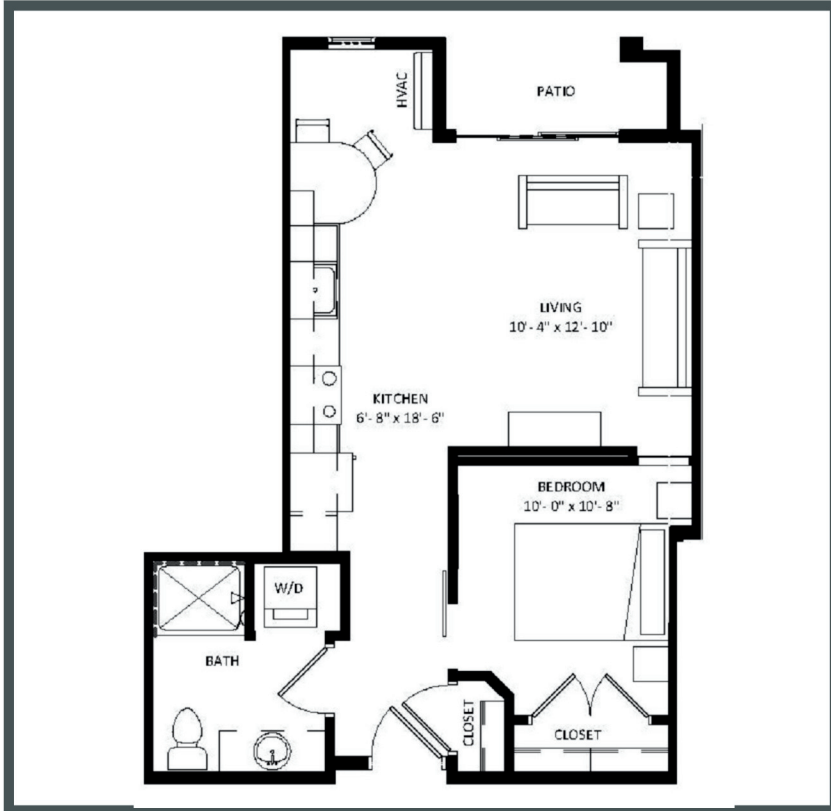

THE POST

Unit 406 - 585 sq ft - Studio

Monthly Rent: _____

Availability Date: _____

Underground Parking: _____

Notes: _____

AVANTE
PROPERTIES

Follow Us @AvanteProperties  