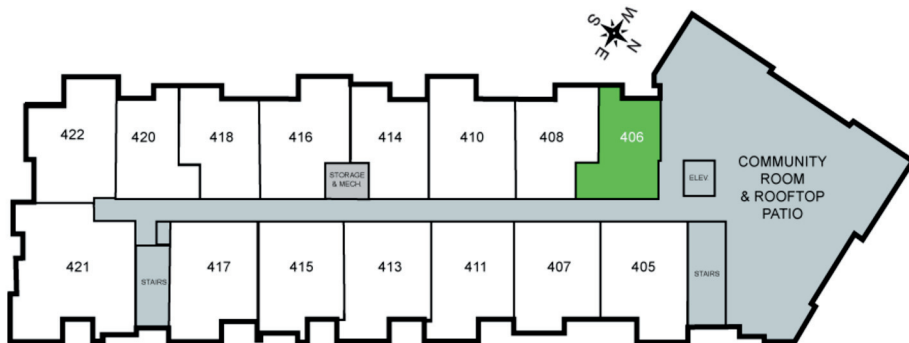

THE POST

Unit 406 - 585 sq ft - Studio

Monthly Rent: _____

Availability Date: _____

Underground Parking: _____

Notes: _____

AVANTE
PROPERTIES

Follow Us @AvanteProperties  