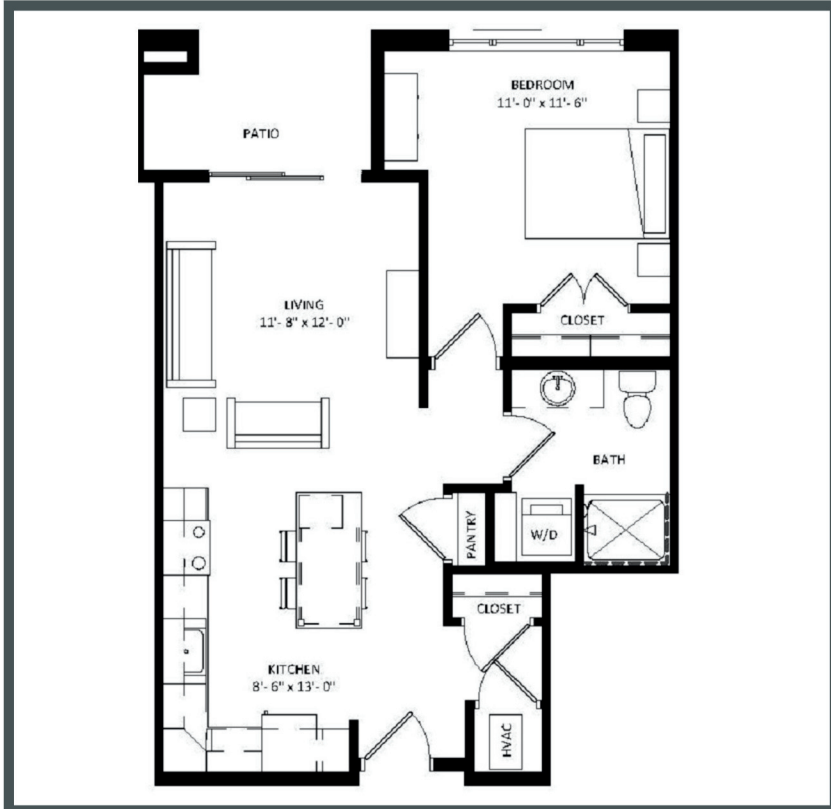

THE POST

Unit 316 - 697 sq ft - 1 Bed/ 1 Bath

Monthly Rent: _____

Availability Date: _____

Underground Parking: _____

Notes: _____

AVANTE
PROPERTIES

Follow Us @AvanteProperties  