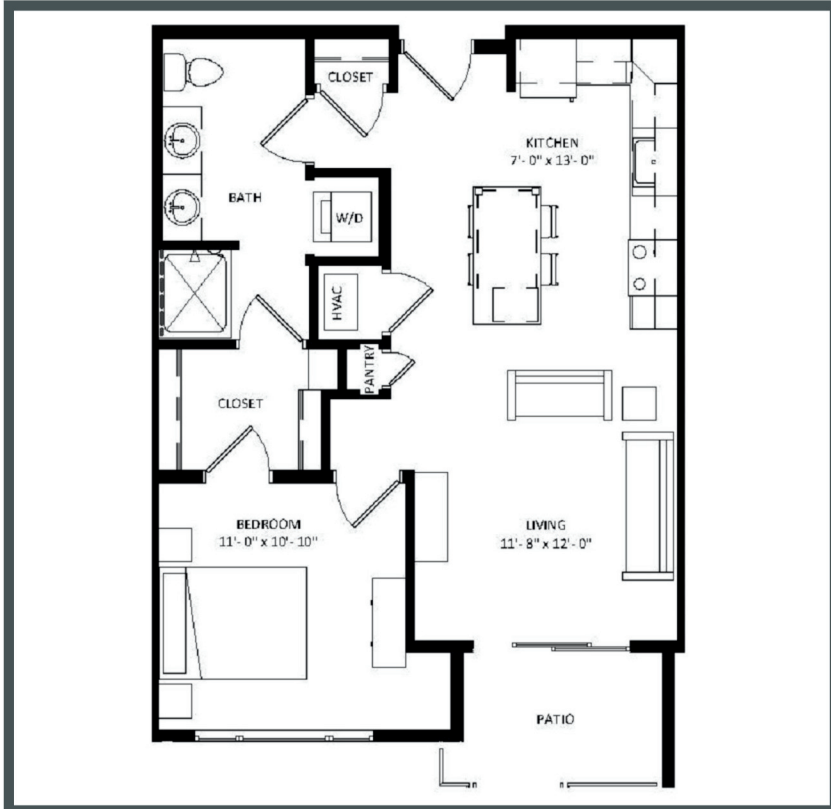

THE POST

Unit 315 - 745 sq ft - 1 Bed/ 1 Bath

Monthly Rent: _____

Availability Date: _____

Underground Parking: _____

Notes: _____

AVANTE
PROPERTIES

Follow Us @AvanteProperties  