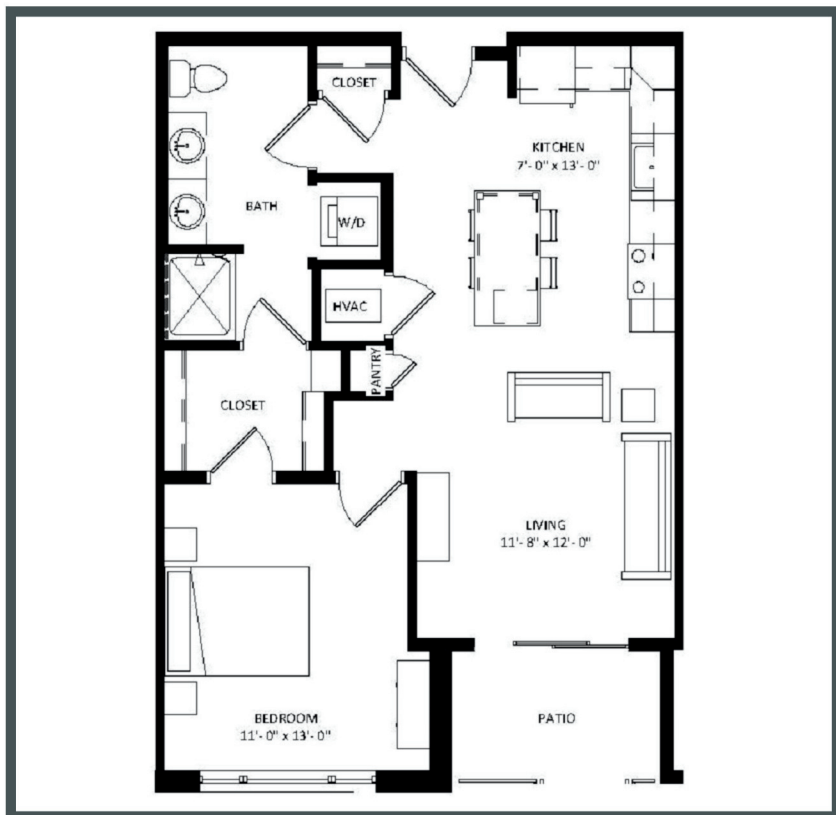

THE POST

Unit 313 - 753 sq ft - 1 Bed/ 1 Bath

Monthly Rent: _____

Availability Date: _____

Underground Parking: _____

Notes: _____

AVANTE
PROPERTIES

Follow Us @AvanteProperties  