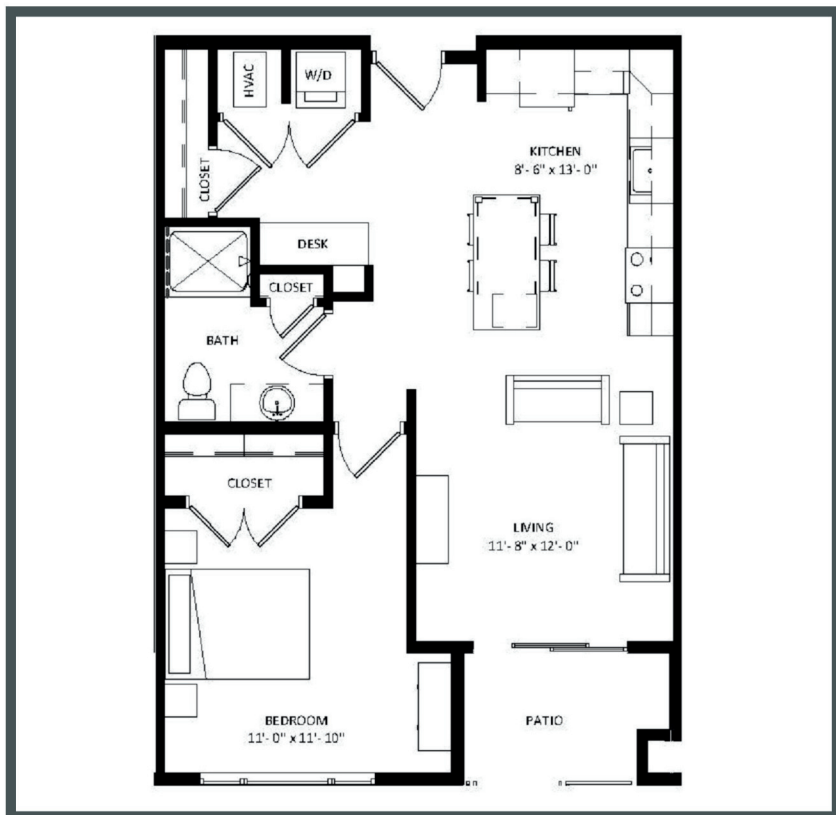

THE POST

Unit 311 - 757 sq ft - 1 Bed/ 1 Bath

Monthly Rent: _____

Availability Date: _____

Underground Parking: _____

Notes: _____

AVANTE
PROPERTIES

Follow Us @AvanteProperties  