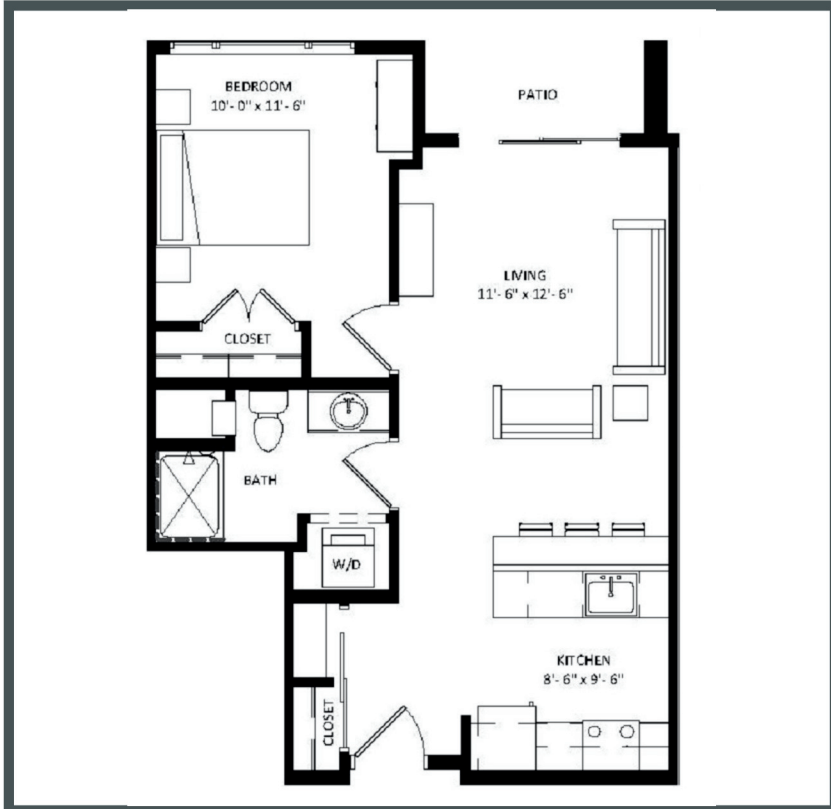

THE POST

Unit 308 - 630 sq ft - Micro 1 Bed

Monthly Rent: _____

Availability Date: _____

Underground Parking: _____

Notes: _____

AVANTE
PROPERTIES

Follow Us @AvanteProperties 