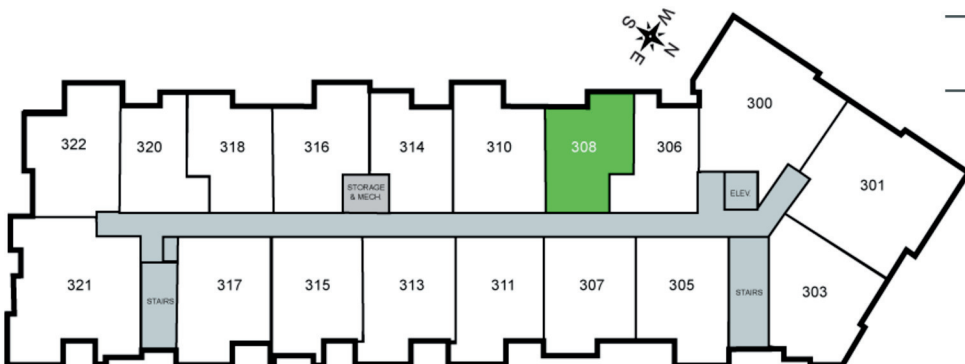

THE POST

Unit 308 - 630 sq ft - Micro 1 Bed

Monthly Rent: _____

Availability Date: _____

Underground Parking: _____

Notes: _____

AVANTE
PROPERTIES

Follow Us @AvanteProperties 