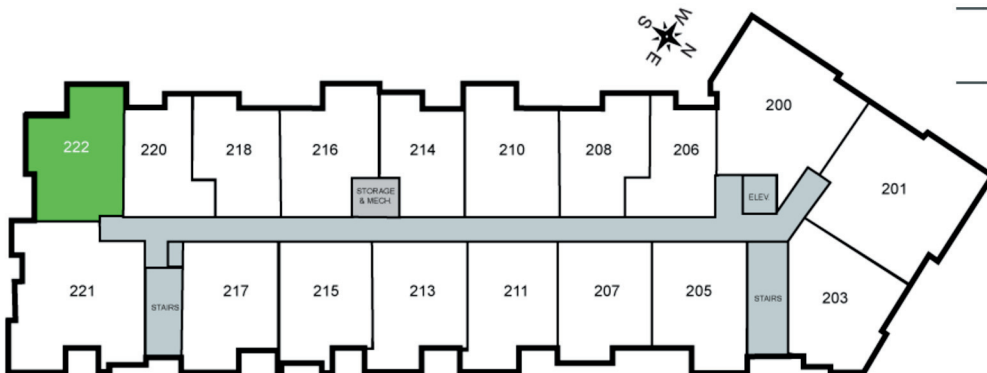

THE POST

Unit 222 - 762 sq ft - 1 Bed/ 1 Bath

Monthly Rent: _____

Availability Date: _____

Underground Parking: _____

Notes: _____

AVANTE
PROPERTIES

Follow Us @AvanteProperties  