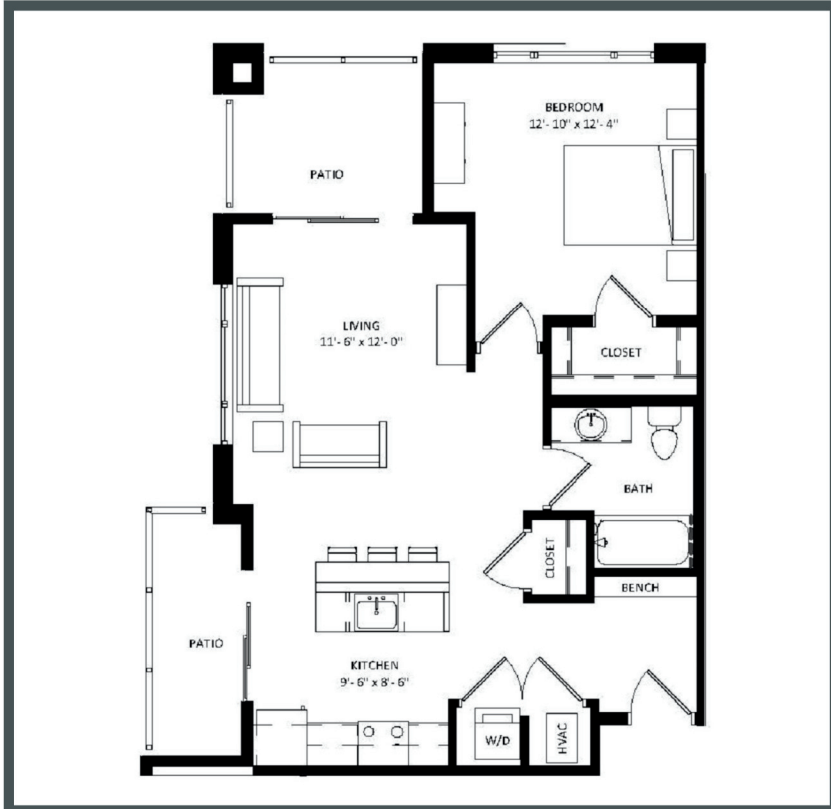

THE POST

Unit 222 - 762 sq ft - 1 Bed/ 1 Bath

Monthly Rent: _____

Availability Date: _____

Underground Parking: _____

Notes: _____

AVANTE
PROPERTIES

Follow Us @AvanteProperties  