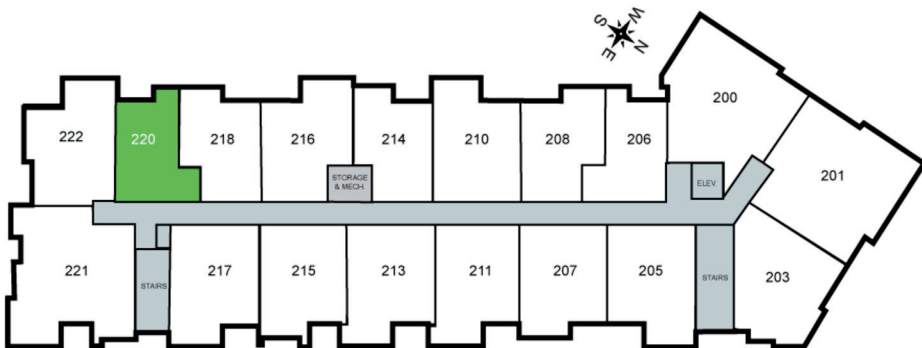

THE POST

Unit 220 - 594 sq ft - Studio

Monthly Rent: _____

Availability Date: _____

Underground Parking: _____

Notes: _____

AVANTE
PROPERTIES

Follow Us @AvanteProperties  