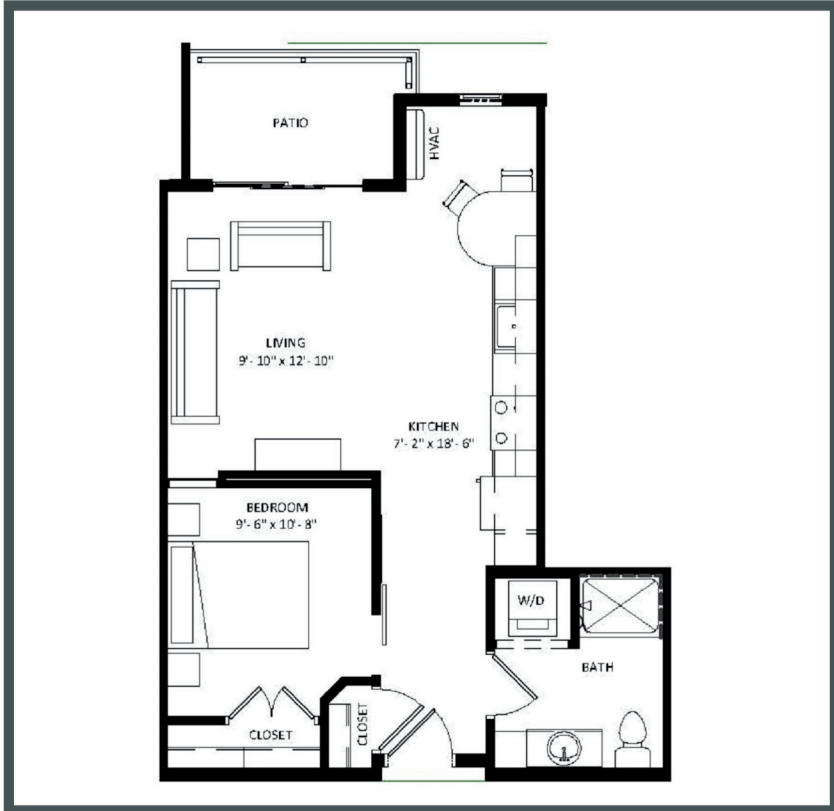

THE POST

Unit 220 - 594 sq ft - Studio

Monthly Rent: _____

Availability Date: _____

Underground Parking: _____

Notes: _____

AVANTE
PROPERTIES

Follow Us @AvanteProperties  