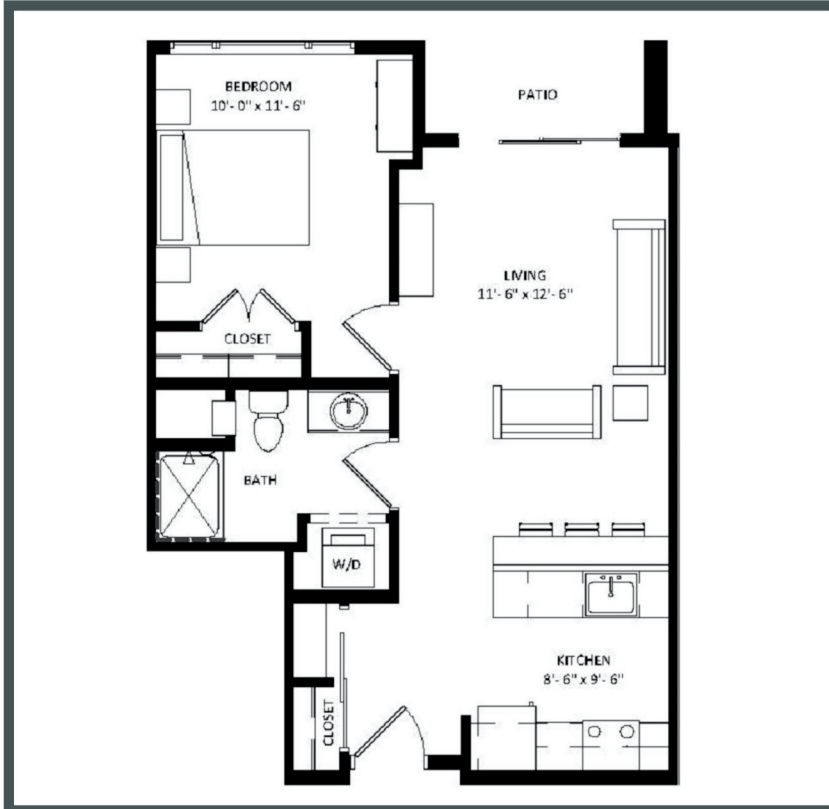

THE POST

Unit 218 - 630 sq ft - Micro 1 Bed

Monthly Rent: _____

Availability Date: _____

Underground Parking: _____

Notes: _____

AVANTE
PROPERTIES

Follow Us @AvanteProperties  