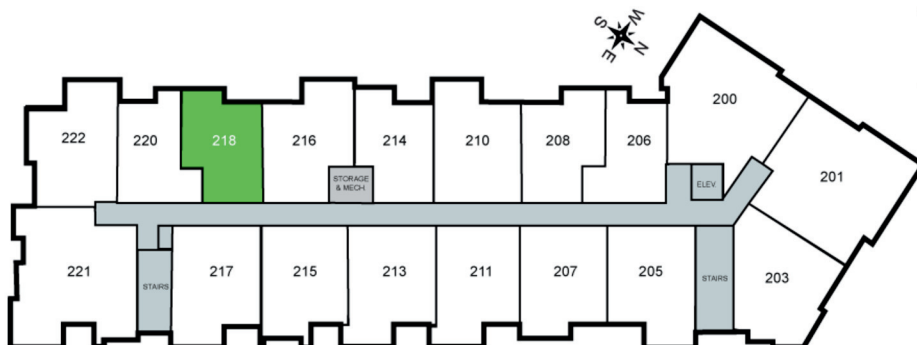

THE POST

Unit 218 - 630 sq ft - Micro 1 Bed

Monthly Rent: _____

Availability Date: _____

Underground Parking: _____

Notes: _____

AVANTE
PROPERTIES

Follow Us @AvanteProperties  