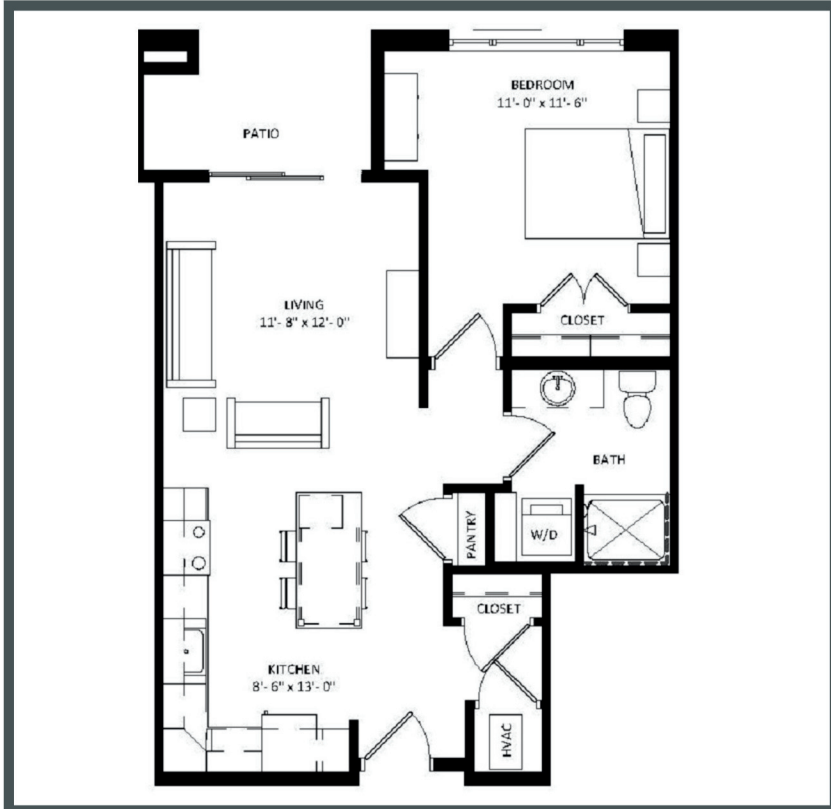

THE POST

Unit 216 - 697 sq ft - 1 Bed/ 1 Bath

Monthly Rent: _____

Availability Date: _____

Underground Parking: _____

Notes: _____

AVANTE
PROPERTIES

Follow Us @AvanteProperties  