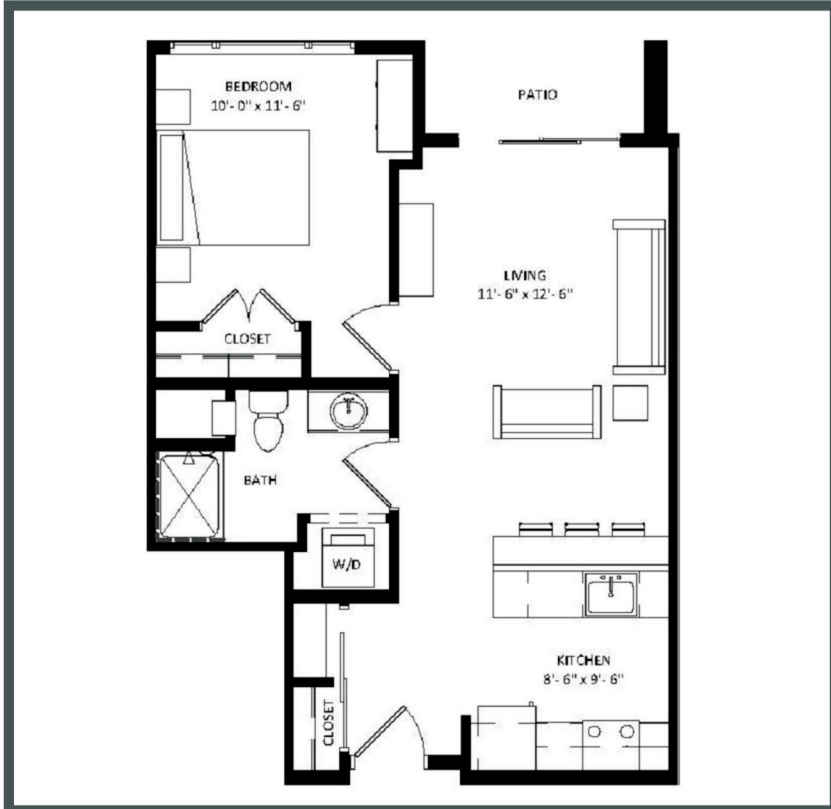

THE POST

Unit 214 - 640 sq ft - Micro 1 Bed

Monthly Rent: _____

Availability Date: _____

Underground Parking: _____

Notes: _____

AVANTE
PROPERTIES

Follow Us @AvanteProperties  