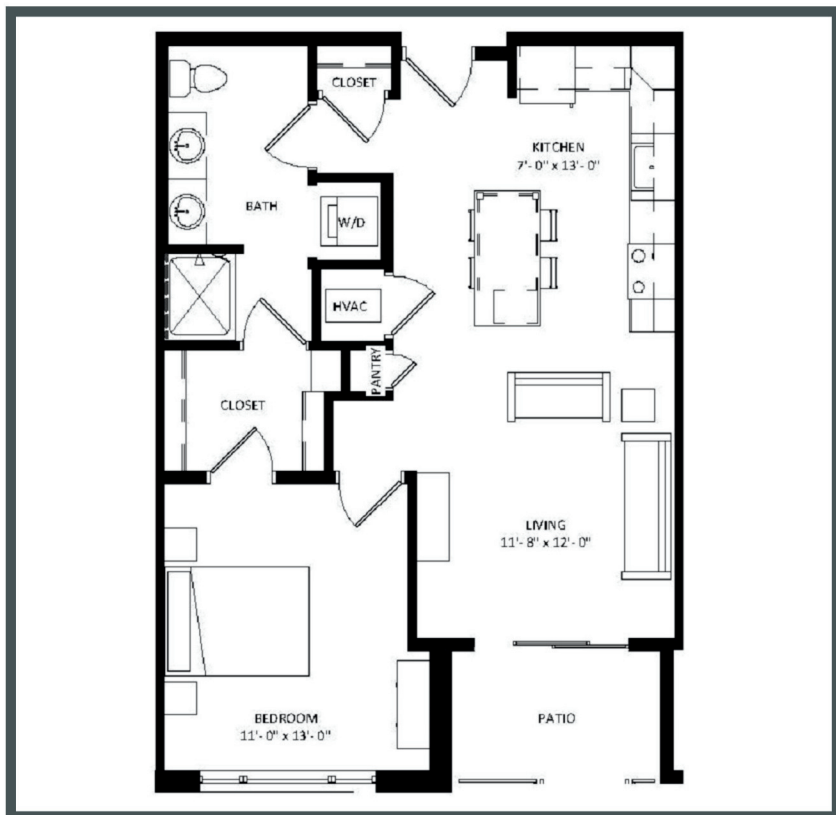

THE POST

Unit 213 - 753 sq ft - 1 Bed/ 1 Bath

Monthly Rent: _____

Availability Date: _____

Underground Parking: _____

Notes: _____

AVANTE
PROPERTIES

Follow Us @AvanteProperties  