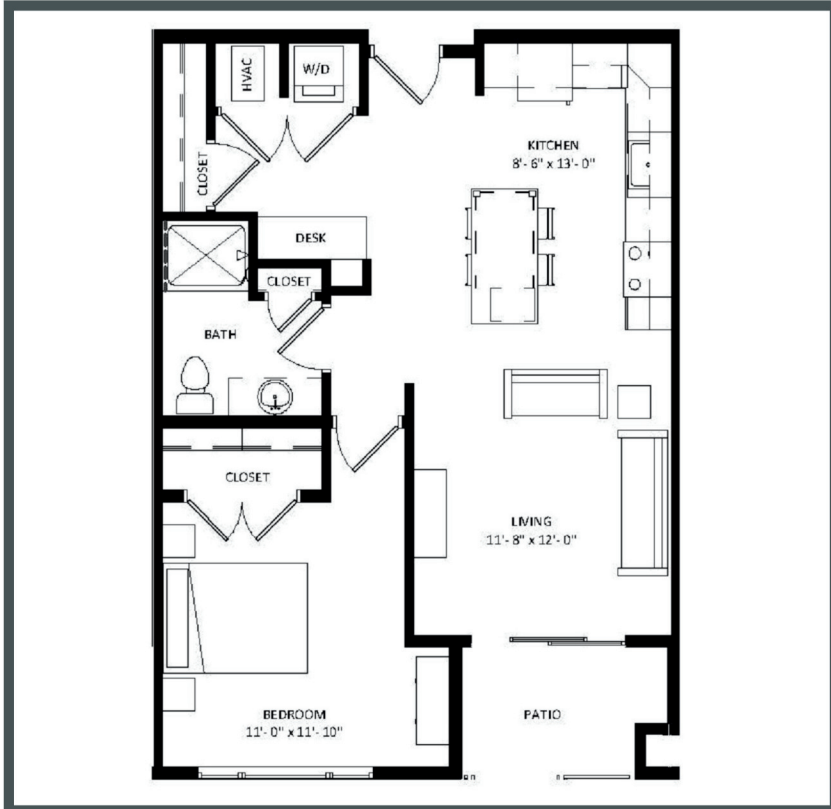

THE POST

Unit 211 - 757 sq ft - 1 Bed/ 1 Bath

Monthly Rent: _____

Availability Date: _____

Underground Parking: _____

Notes: _____

AVANTE
PROPERTIES

Follow Us @AvanteProperties  