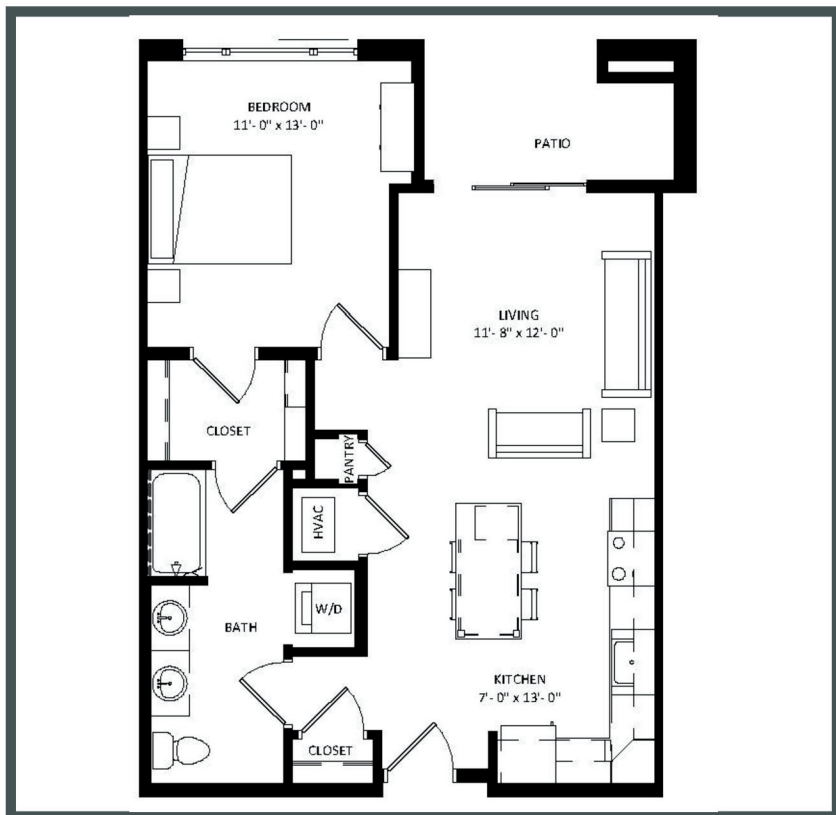

THE POST

Unit 210 - 747 sq ft - 1 Bed/ 1 Bath

Monthly Rent: _____

Availability Date: _____

Underground Parking: _____

Notes: _____

AVANTE
PROPERTIES

Follow Us @AvanteProperties  