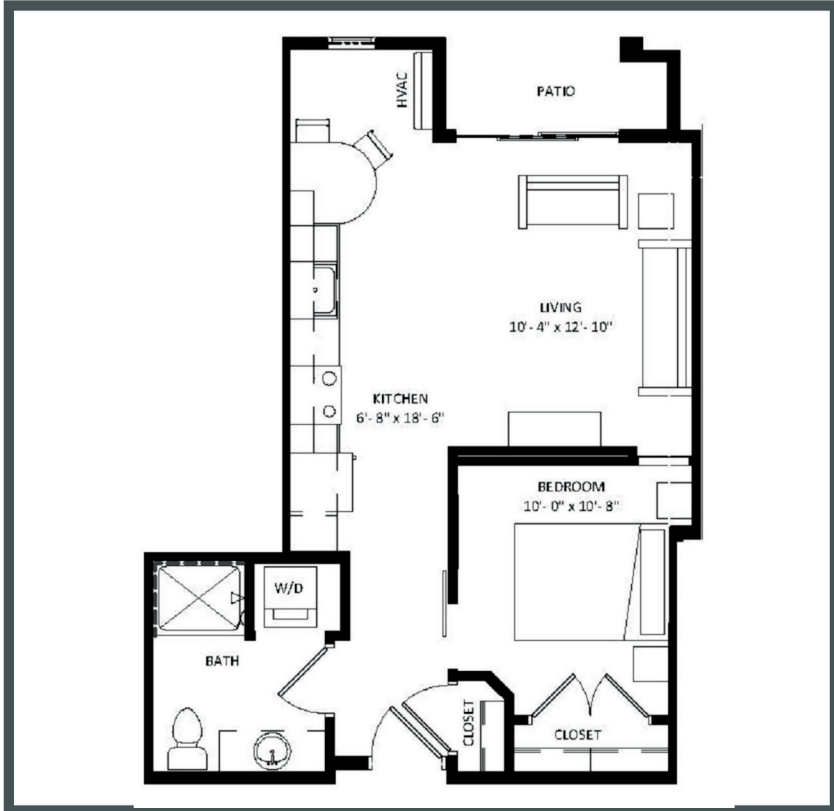

THE POST

Unit 206 - 588 sq ft - Studio

Monthly Rent: _____

Availability Date: _____

Underground Parking: _____

Notes: _____

AVANTE
PROPERTIES

Follow Us @AvanteProperties  