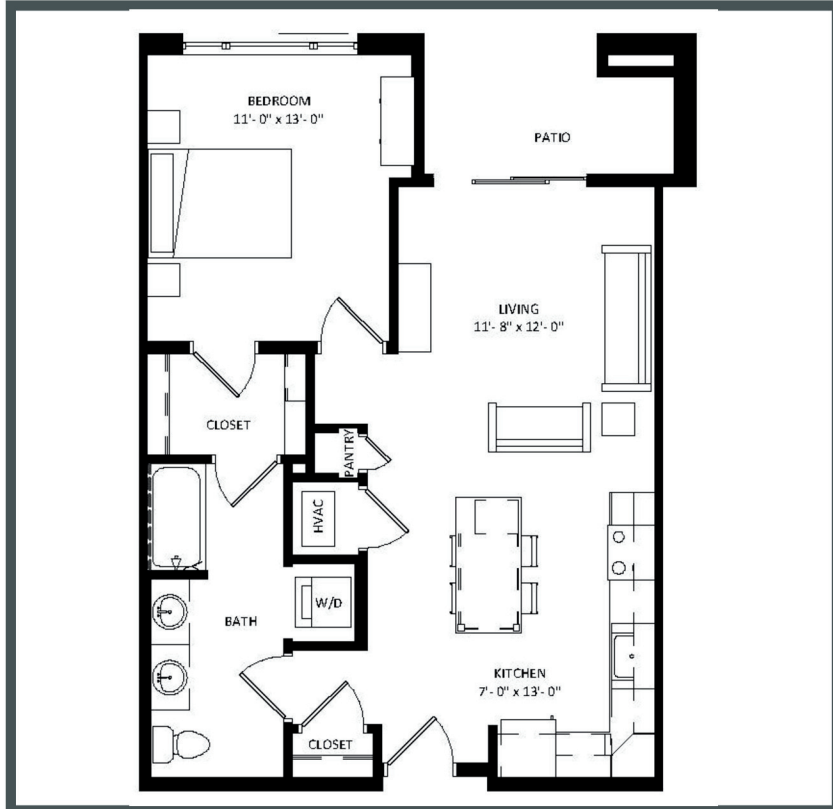

THE POST

Unit 205 - 753 sq ft - 1 Bed/ 1 Bath

Monthly Rent: _____

Availability Date: _____

Underground Parking: _____

Notes: _____

AVANTE
PROPERTIES

Follow Us @AvanteProperties  