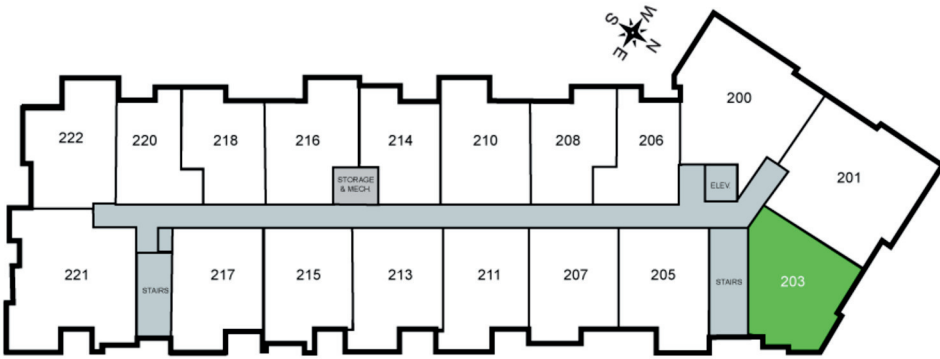

THE POST

Unit 203 - 809 sq ft - 1 Bed/ 1 Bath

Monthly Rent: _____

Availability Date: _____

Underground Parking: _____

Notes: _____

AVANTE
PROPERTIES

Follow Us @AvanteProperties  