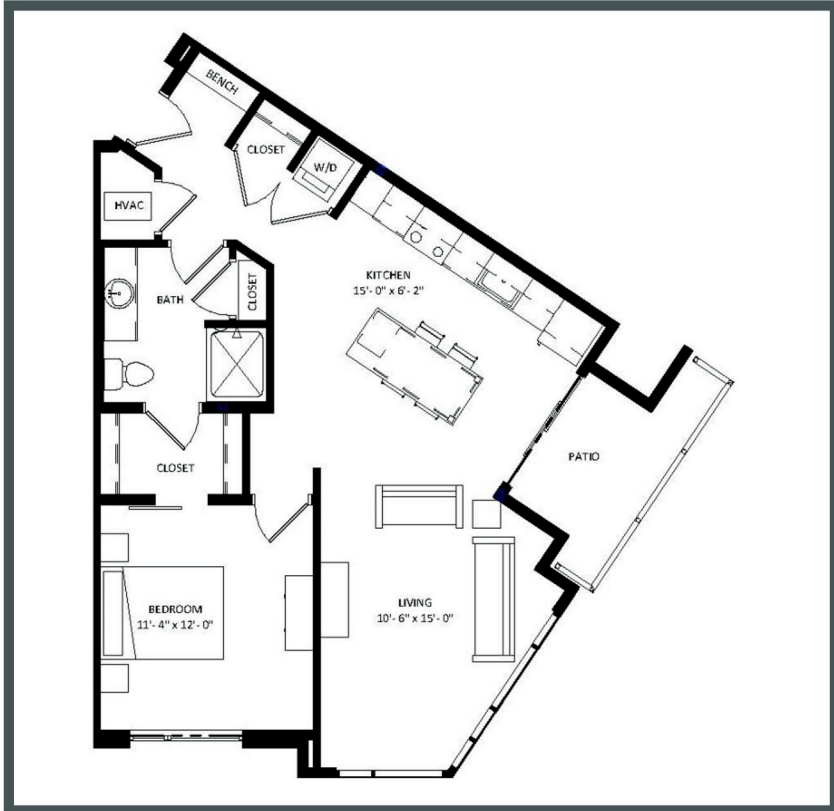

THE POST

Unit 203 - 809 sq ft - 1 Bed/ 1 Bath

Monthly Rent: _____

Availability Date: _____

Underground Parking: _____

Notes: _____

AVANTE
PROPERTIES

Follow Us @AvanteProperties  