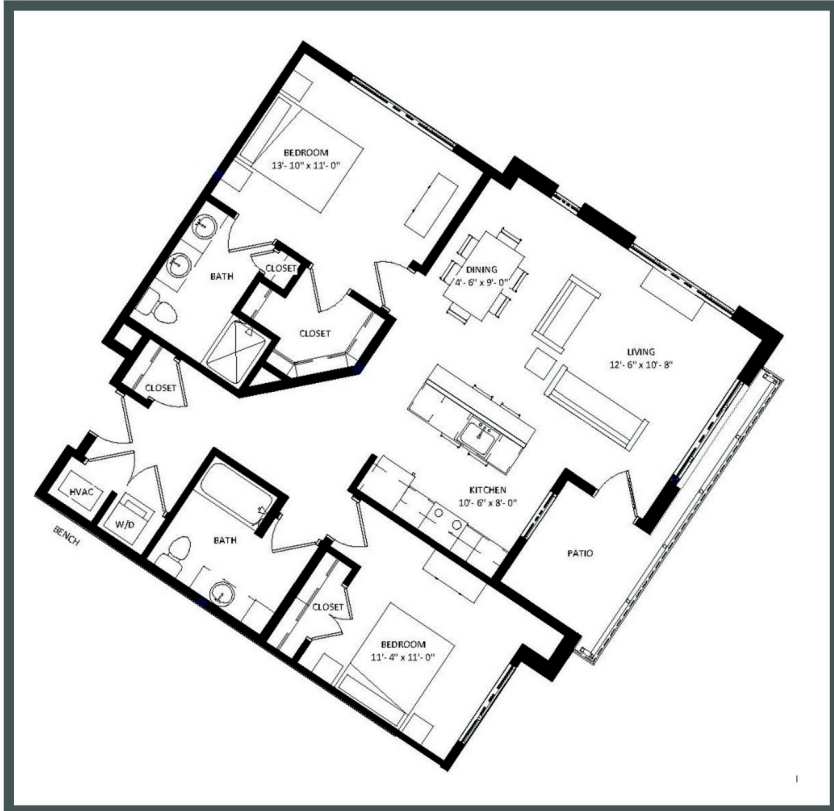

THE POST

Unit 201 - 1153 sq ft - 2 Bed/ 2 Bath

Monthly Rent: _____

Availability Date: _____

Underground Parking: _____

Notes: _____

AVANTE
PROPERTIES

Follow Us @AvanteProperties  