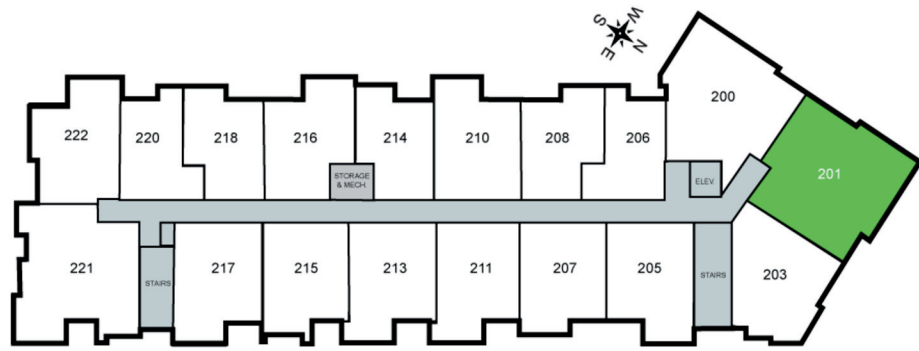

THE POST

Unit 201 - 1153 sq ft - 2 Bed/ 2 Bath

Monthly Rent: _____

Availability Date: _____

Underground Parking: _____

Notes: _____

AVANTE
PROPERTIES

Follow Us @AvanteProperties  