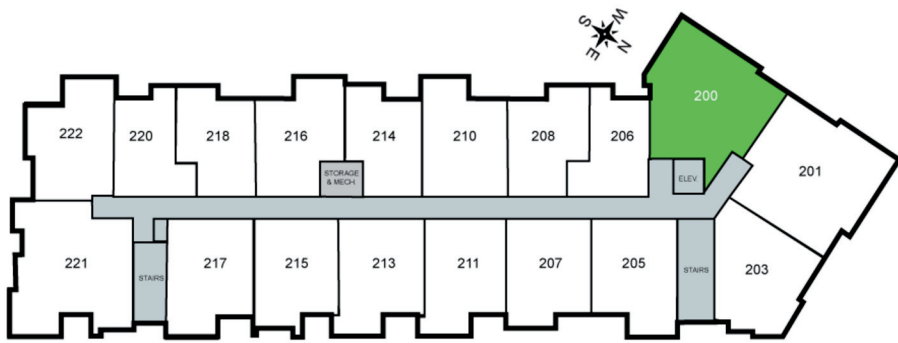

THE POST

Unit 200 - 1065 sq ft - 2 Bed/ 2 Bath

Monthly Rent: _____

Availability Date: _____

Underground Parking: _____

Notes: _____

AVANTE
PROPERTIES

Follow Us @AvanteProperties  