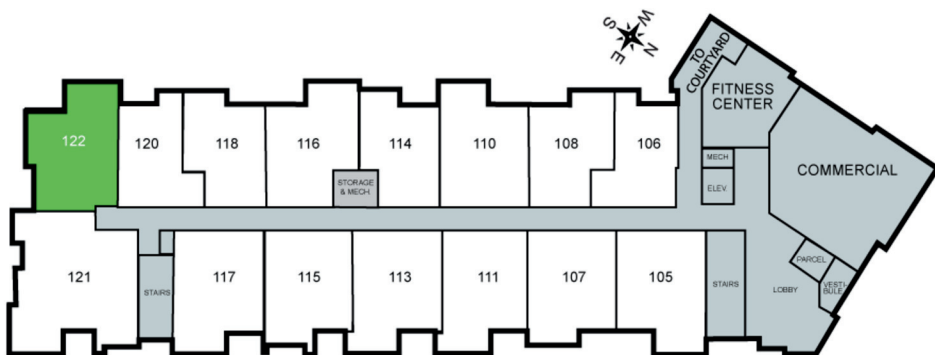

THE POST

Unit 122 - 762 sq ft - 1 Bed/ 1 Bath

Monthly Rent: _____

Availability Date: _____

Underground Parking: _____

Notes: _____

AVANTE
PROPERTIES

Follow Us @AvanteProperties  