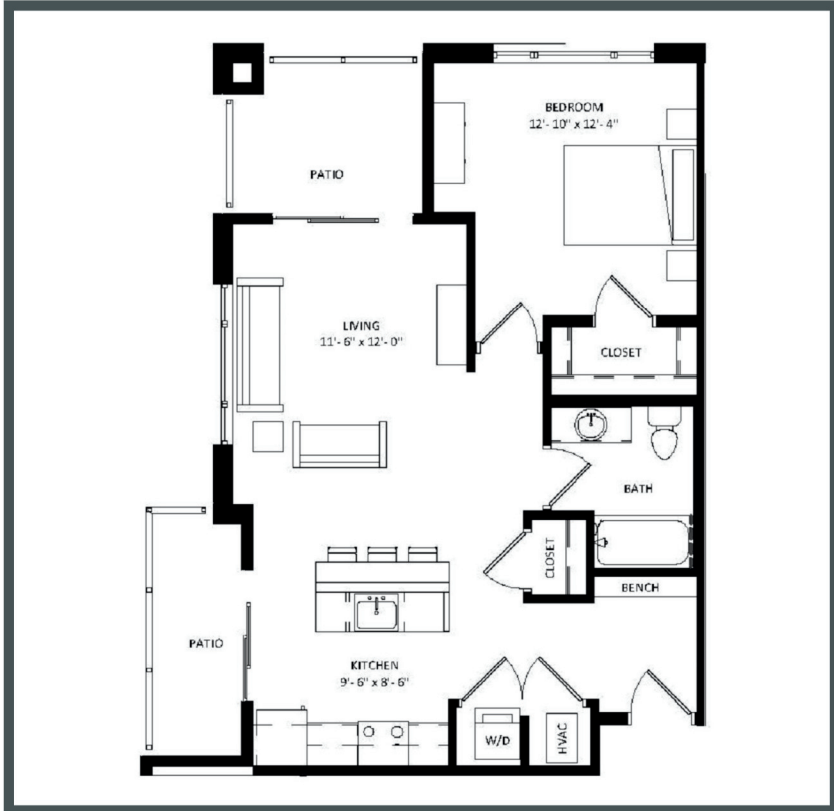

THE POST

Unit 122 - 762 sq ft - 1 Bed/ 1 Bath

Monthly Rent: _____

Availability Date: _____

Underground Parking: _____

Notes: _____

AVANTE
PROPERTIES

Follow Us @AvanteProperties  