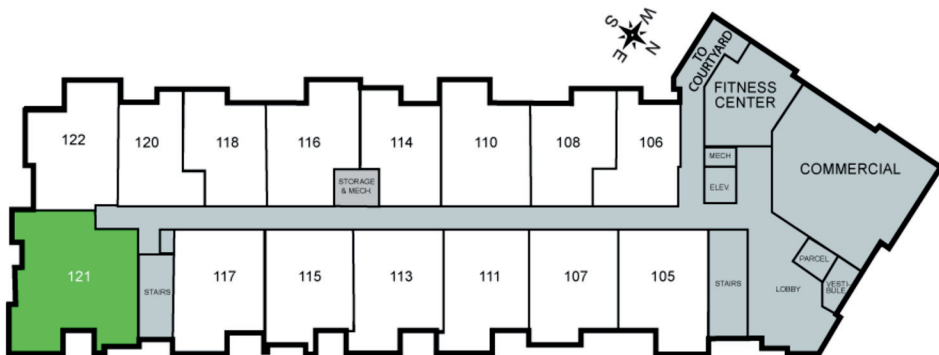

THE POST

Unit 121 - 1171 sq ft - 2 Bed/ 2 Bath

Monthly Rent: _____

Availability Date: _____

Underground Parking: _____

Notes: _____

AVANTE
PROPERTIES

Follow Us @AvanteProperties  