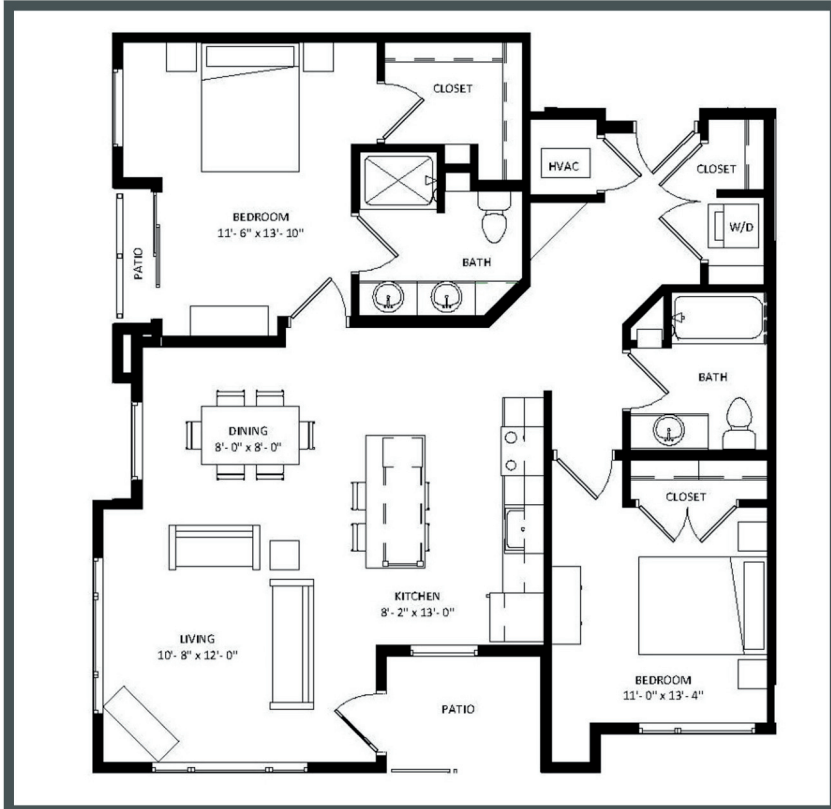

THE POST

Unit 121 - 1171 sq ft - 2 Bed/ 2 Bath

Monthly Rent: _____

Availability Date: _____

Underground Parking: _____

Notes: _____

AVANTE
PROPERTIES

Follow Us @AvanteProperties  