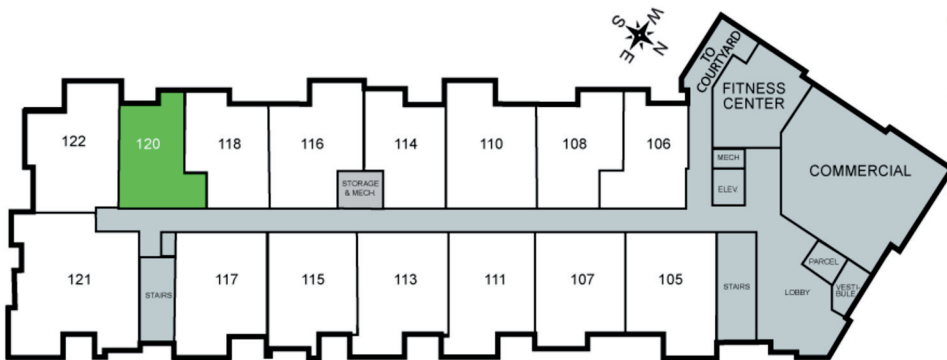

THE POST

Unit 120 - 594 sq ft - Studio

Monthly Rent: _____

Availability Date: _____

Underground Parking: _____

Notes: _____

AVANTE
PROPERTIES

Follow Us @AvanteProperties  