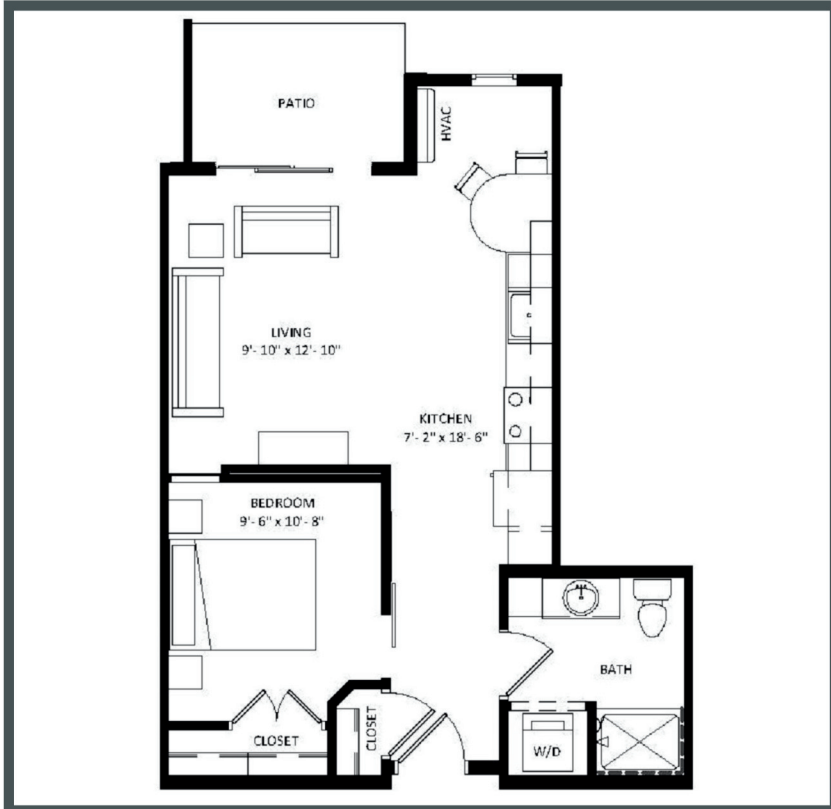

THE POST

Unit 120 - 594 sq ft - Studio

Monthly Rent: _____

Availability Date: _____

Underground Parking: _____

Notes: _____

AVANTE
PROPERTIES

Follow Us @AvanteProperties  