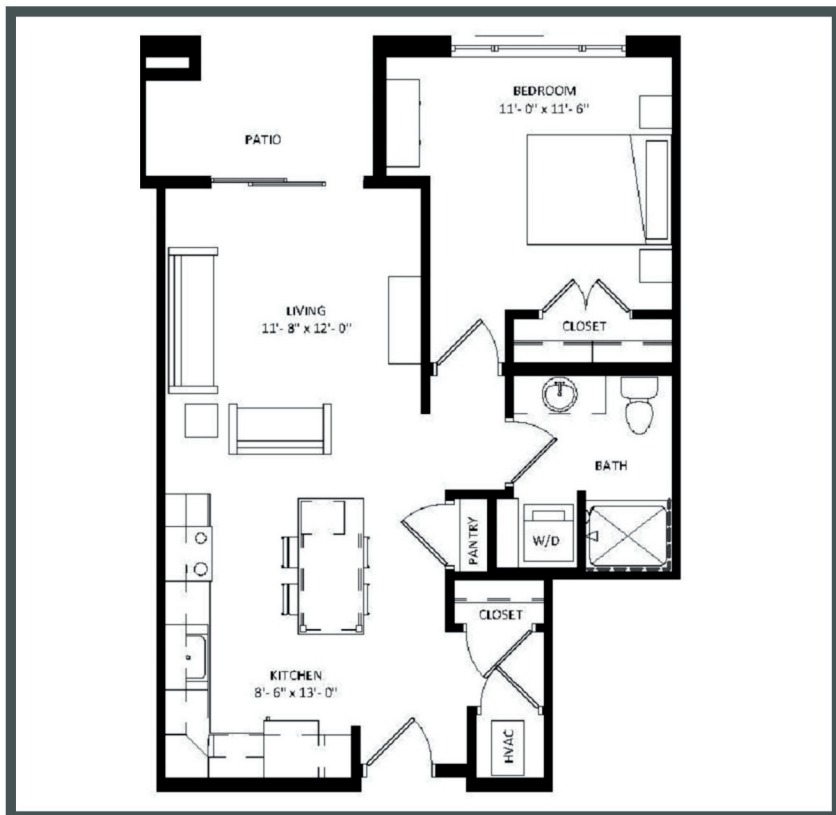

THE POST

Unit 116 - 697 sq ft - 1 Bed/ 1 Bath

Monthly Rent: _____

Availability Date: _____

Underground Parking: _____

Notes: _____

AVANTE
PROPERTIES

Follow Us @AvanteProperties  