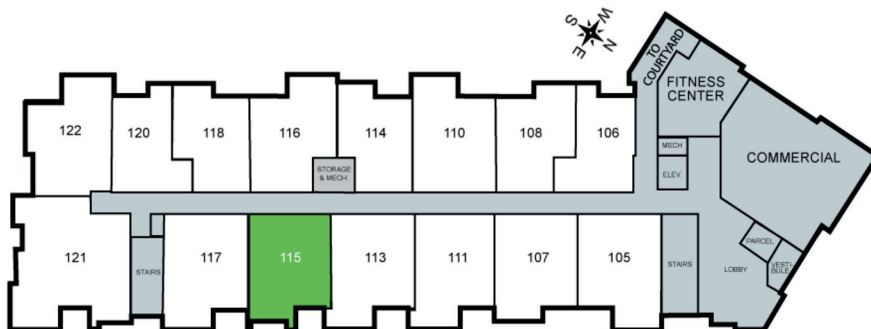

THE POST

Unit 115 - 745 sq ft - 1 Bed/ 1 Bath

Monthly Rent: _____

Availability Date: _____

Underground Parking: _____

Notes: _____

AVANTE
PROPERTIES

Follow Us @AvanteProperties  