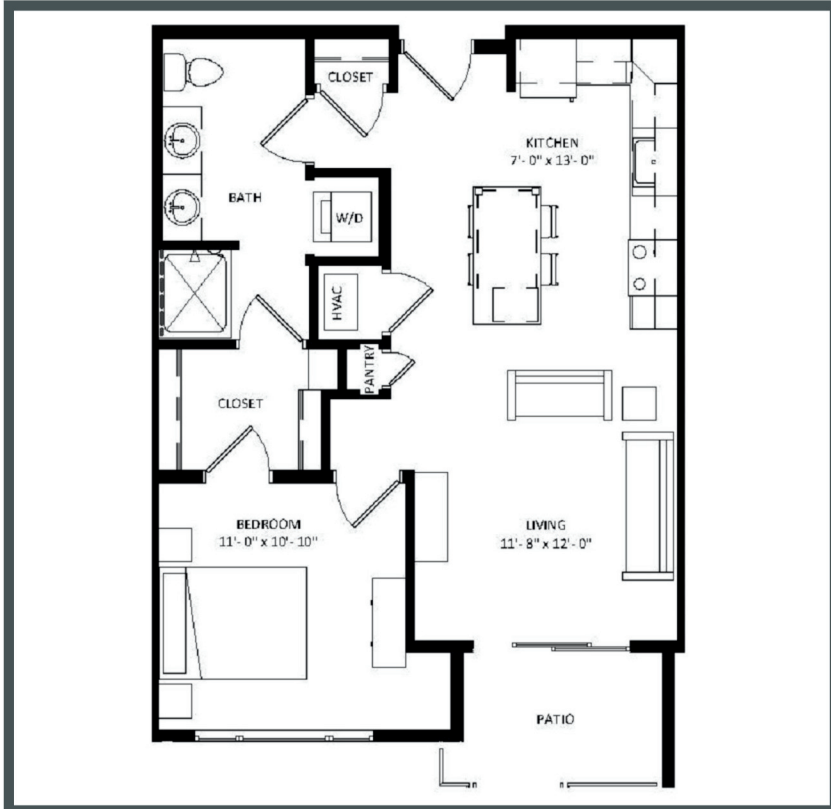

THE POST

Unit 115 - 745 sq ft - 1 Bed/ 1 Bath

Monthly Rent: _____

Availability Date: _____

Underground Parking: _____

Notes: _____

AVANTE
PROPERTIES

Follow Us @AvanteProperties  