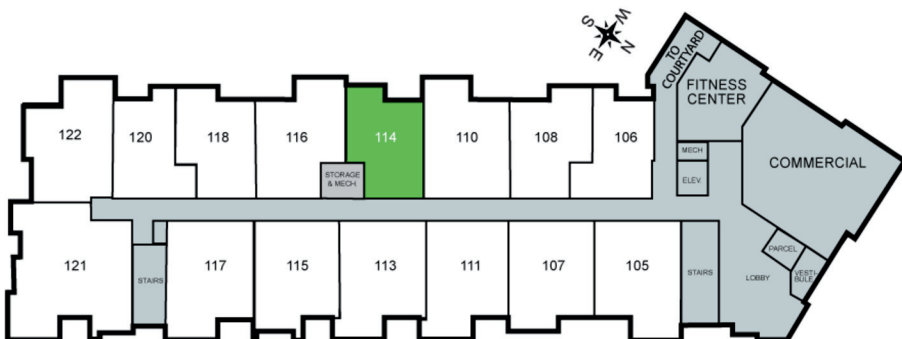

THE POST

Unit 114 - 640 sq ft - Micro 1 Bed

Monthly Rent: _____

Availability Date: _____

Underground Parking: _____

Notes: _____

AVANTE
PROPERTIES

Follow Us @AvanteProperties  