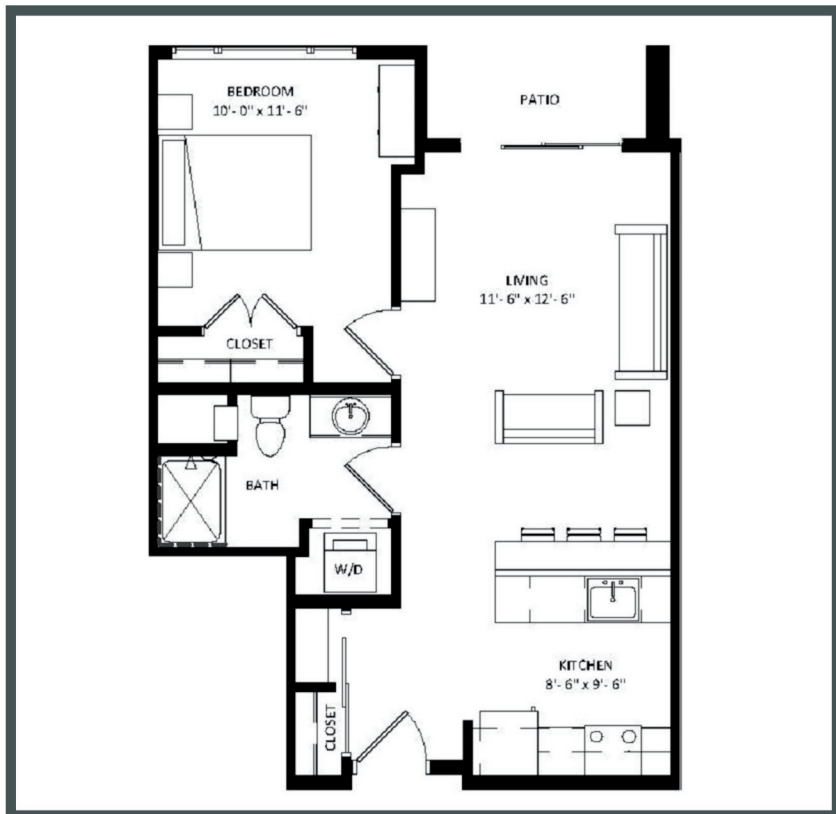

THE POST

Unit 114 - 640 sq ft - Micro 1 Bed

Monthly Rent: _____

Availability Date: _____

Underground Parking: _____

Notes: _____

AVANTE
PROPERTIES

Follow Us @AvanteProperties  