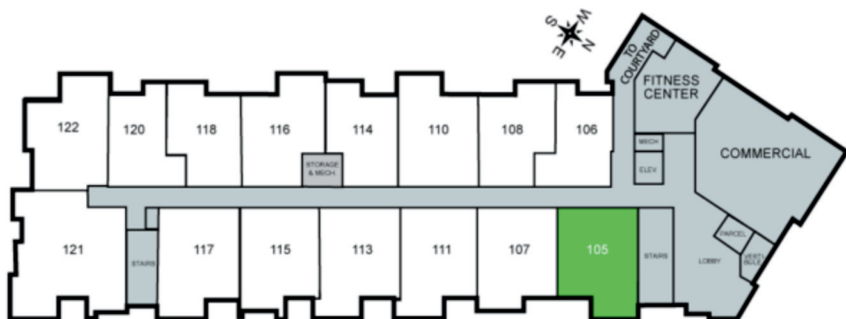

THE POST

Unit 105 - 753 sq ft - 1 Bed/ 1 Bath

Monthly Rent: _____

Availability Date: _____

Underground Parking: _____

Notes: _____

AVANTE
PROPERTIES

Follow Us @AvanteProperties  