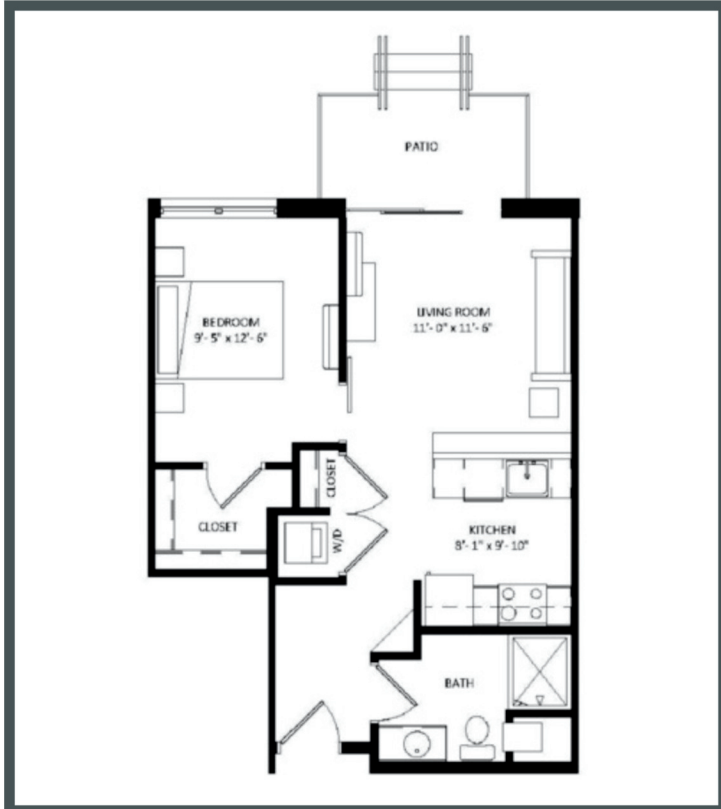

FALCON

Unit 125 - 576 sq ft - Micro 1 Bed

Monthly Rent: _____

Availability Date: _____

Underground Parking: _____

Notes: _____

AVANTE
PROPERTIES

Follow Us @AvanteProperties  