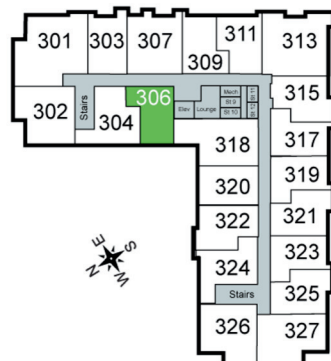

FALCON

Unit 306 - 545 sq ft - Studio

Monthly Rent: _____

Availability Date: _____

Underground Parking: _____

Notes: _____

AVANTE
PROPERTIES

Follow Us @AvanteProperties