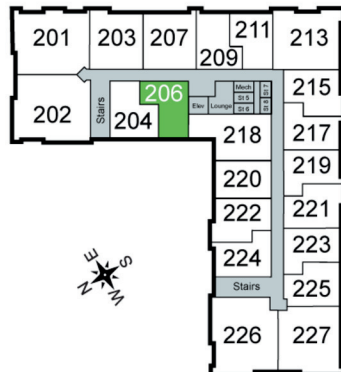

FALCON

Unit 206 - 545 sq ft - Studio

Monthly Rent: _____

Availability Date: _____

Underground Parking: _____

Notes: _____

AVANTE
PROPERTIES

Follow Us @AvanteProperties  