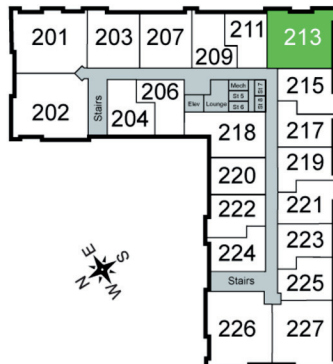

FALCON

Unit 213 - 1,030 sq ft - 1 Bed + Den

Monthly Rent: _____

Availability Date: _____

Underground Parking: _____

Notes: _____

AVANTE
PROPERTIES

Follow Us @AvanteProperties  