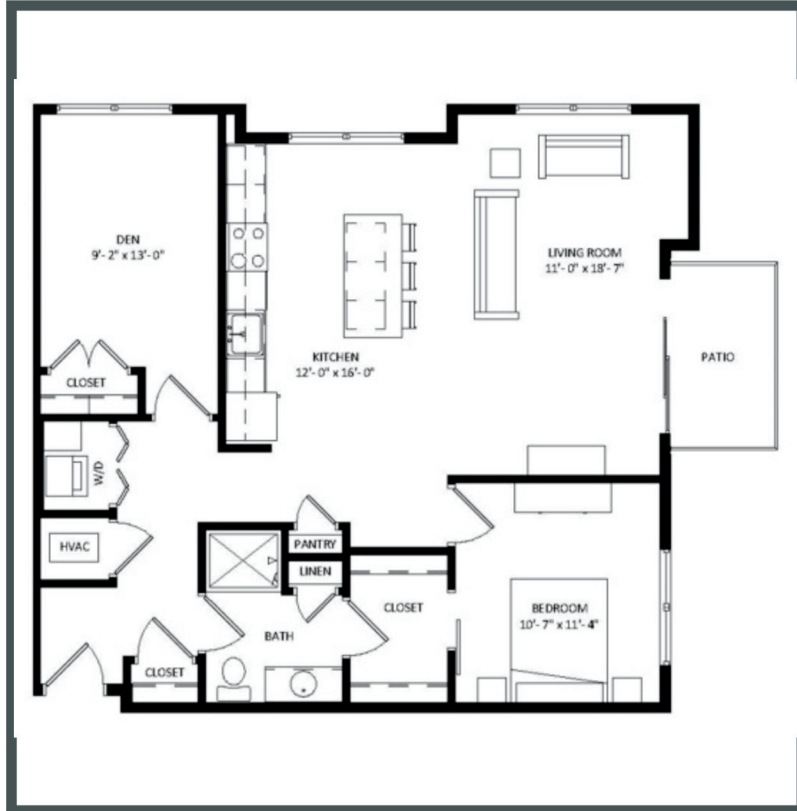

FALCON

Unit 213 - 1,030 sq ft - 1 Bed + Den

Monthly Rent: _____

Availability Date: _____

Underground Parking: _____

Notes: _____

AVANTE
PROPERTIES

Follow Us @AvanteProperties  