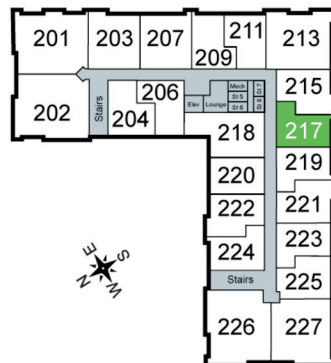

FALCON

Unit 217 - 551 sq ft - Studio

Monthly Rent: _____

Availability Date: _____

Underground Parking: _____

Notes: _____

AVANTE
 PROPERTIES
 Follow Us @AvanteProperties
 Get To Know Us @ www.AvanteProperties.com