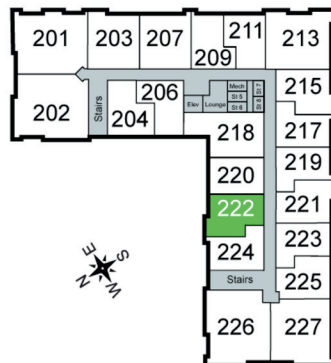

FALCON

Unit 222 - 592 sq ft - Micro 1 Bed

Monthly Rent: _____

Availability Date: _____

Underground Parking: _____

Notes: _____

AVANTE
PROPERTIES

Follow Us @AvanteProperties  