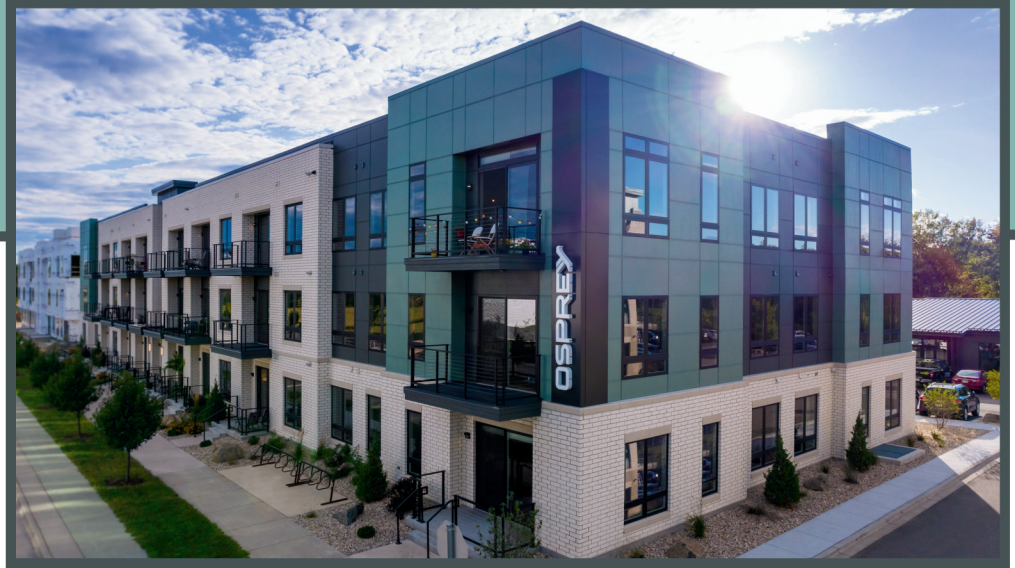

OSPREY

Unit 331 - 1,232 sq ft - 2 Bed / 2 Bath

Monthly Rent: _____

Availability Date: _____

Underground Parking: _____

Notes: _____

AVANTE
PROPERTIES

Follow Us @AvanteProperties  