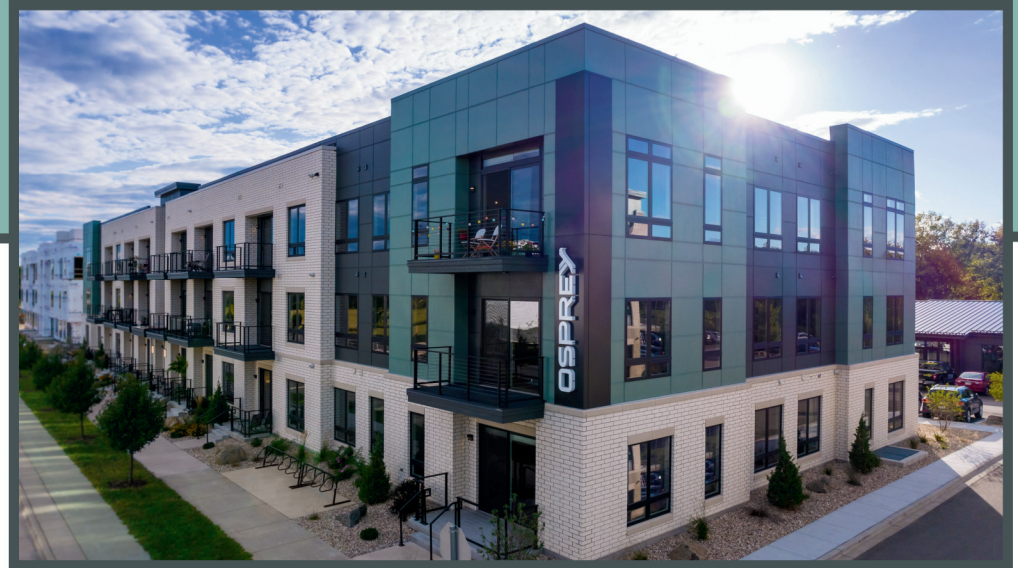

OSPREY

Unit 323 - 554 sq ft - Studio

Monthly Rent: _____

Availability Date: _____

Underground Parking: _____

Notes: _____

AVANTE
PROPERTIES

Follow Us @AvanteProperties  