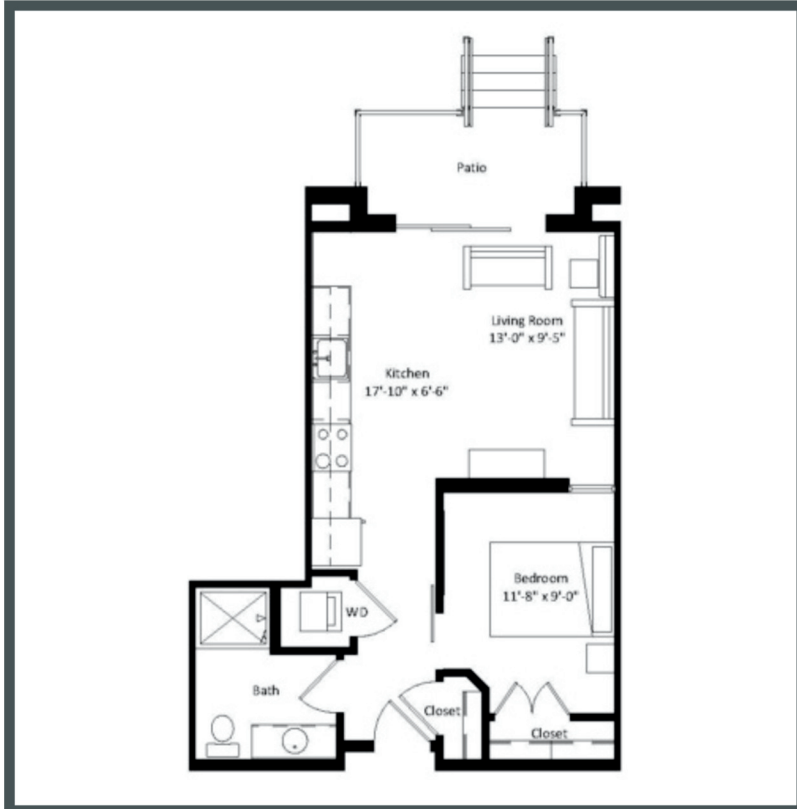

OSPREY

Unit 323 - 554 sq ft - Studio

Monthly Rent: _____

Availability Date: _____

Underground Parking: _____

Notes: _____

AVANTE
PROPERTIES

Follow Us @AvanteProperties  