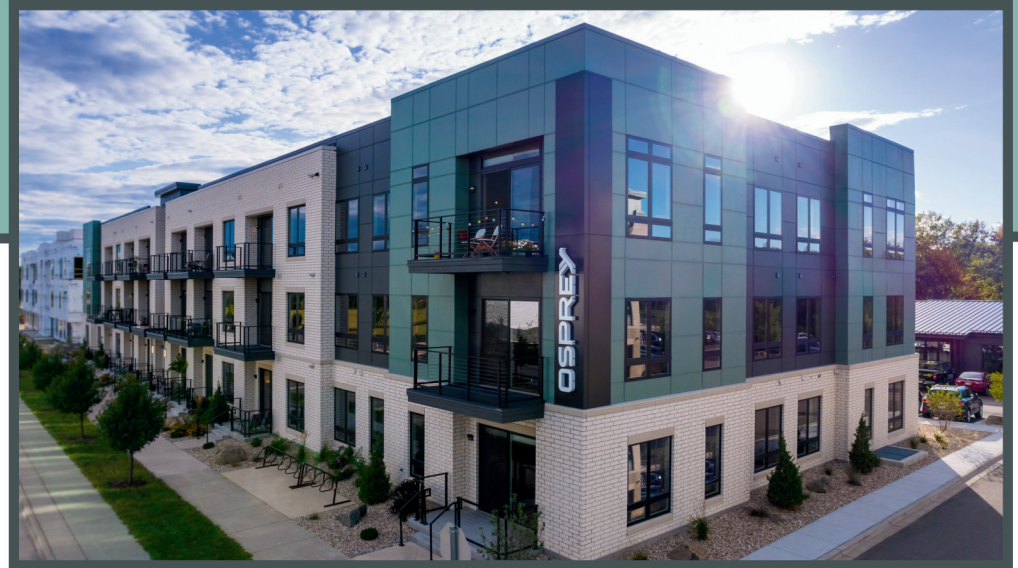

OSPREY

Unit 102 - 1,256 sq ft - 2 Bed / 2 Bath

Monthly Rent: _____

Availability Date: _____

Underground Parking: _____

Notes: _____

AVANTE
PROPERTIES

Follow Us @AvanteProperties  