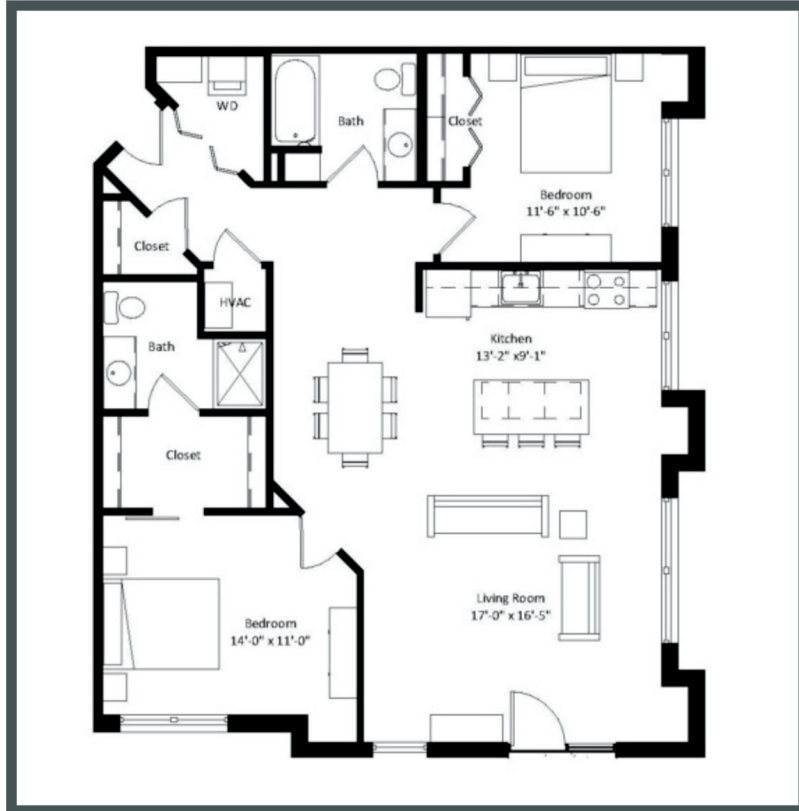

OSPREY

Unit 102 - 1,256 sq ft - 2 Bed / 2 Bath

Monthly Rent: _____

Availability Date: _____

Underground Parking: _____

Notes: _____

AVANTE
PROPERTIES

Follow Us @AvanteProperties  